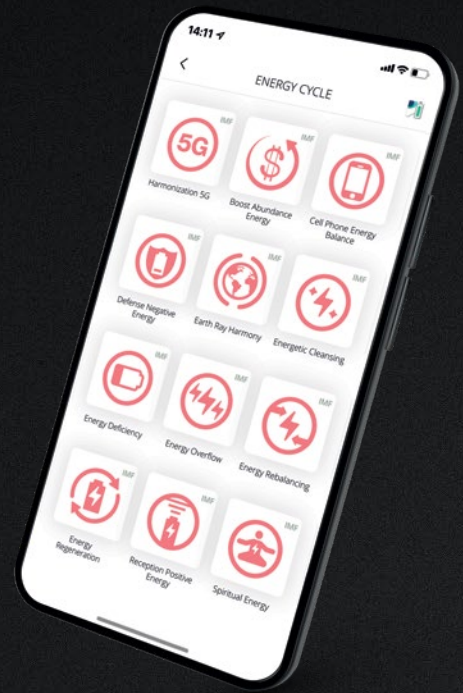

Energy Cycle

12 Layers to Build Up Your Energetic Shield

Today we are exposed to a variety of negative energies like radiation and environmental influences that can affect our health and wellbeing. These include electromagnetic radiation, electro smog, environmental influences such as air, water and soil pollution as well as noise pollution.

Stress, negative emotions and interpersonal conflicts may create additional negative energy. It is important to be aware of these influences and develop strategies to cultivate positive energy and protect yourself from negative energy.

That's why Healy World developed a brand-new program group called Energy Cycle consisting of 12 unique Individualized Microcurrent Frequency (IMF) programs to help you stay prepared to counter situations of increased energetic burdens.

Energy Overflow

Harmonization of the Bioenergetic Field to energetically channel excess mental and emotional energy, focusing it to process and balance feelings of overstimulation and inner restlessness.

Energy Rebalancing

Harmonization of the Bioenergetic Field to energetically balance your mental, emotional and spiritual energy to promote a state of harmony and balance.

Reception Positive Energy

Harmonization of the Bioenergetic Field to stimulate the energetic absorption of positive and beneficial energies on an emotional, mental and spiritual level in order to promote wellbeing, quality of life and spiritual growth.

Energy Deficiency

Harmonization of the Bioenergetic Field to energetically replenish your mental and emotional energy sources in order to balance and harmonize mental overload and emotional exhaustion.