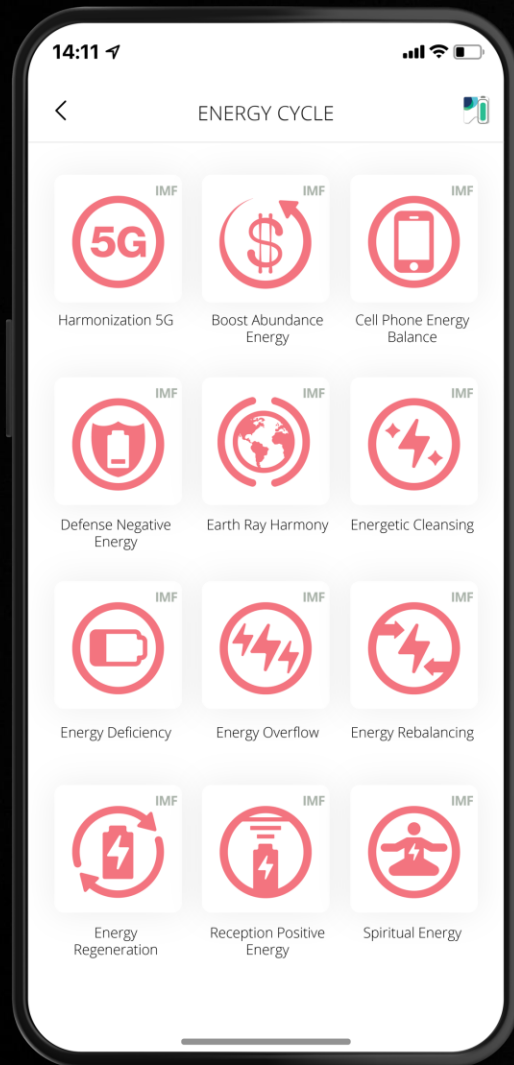

Energy Cycle

Today we are exposed to a variety of negative energies like radiation and environmental influences that can affect our health and wellbeing. These include electromagnetic radiation, electro smog, environmental influences such as air, water and soil pollution, as well as noise pollution.

Stress, negative emotions, and interpersonal conflicts may create additional negative energy. It is important to be aware of these influences and develop strategies to cultivate positive energy and protect yourself from negative energy.

This is why Healy World developed a brand-new program group called Energy Cycle consisting of 12 unique Individualized Microcurrent Frequency (IMF) programs to help you stay prepared to counter situations of increased energetic burdens.