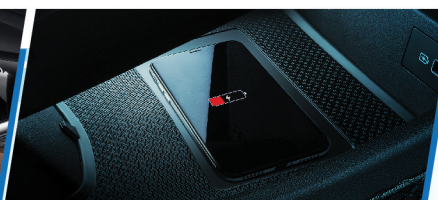

Wireless Smartphone Charging
(for Android and iOS)