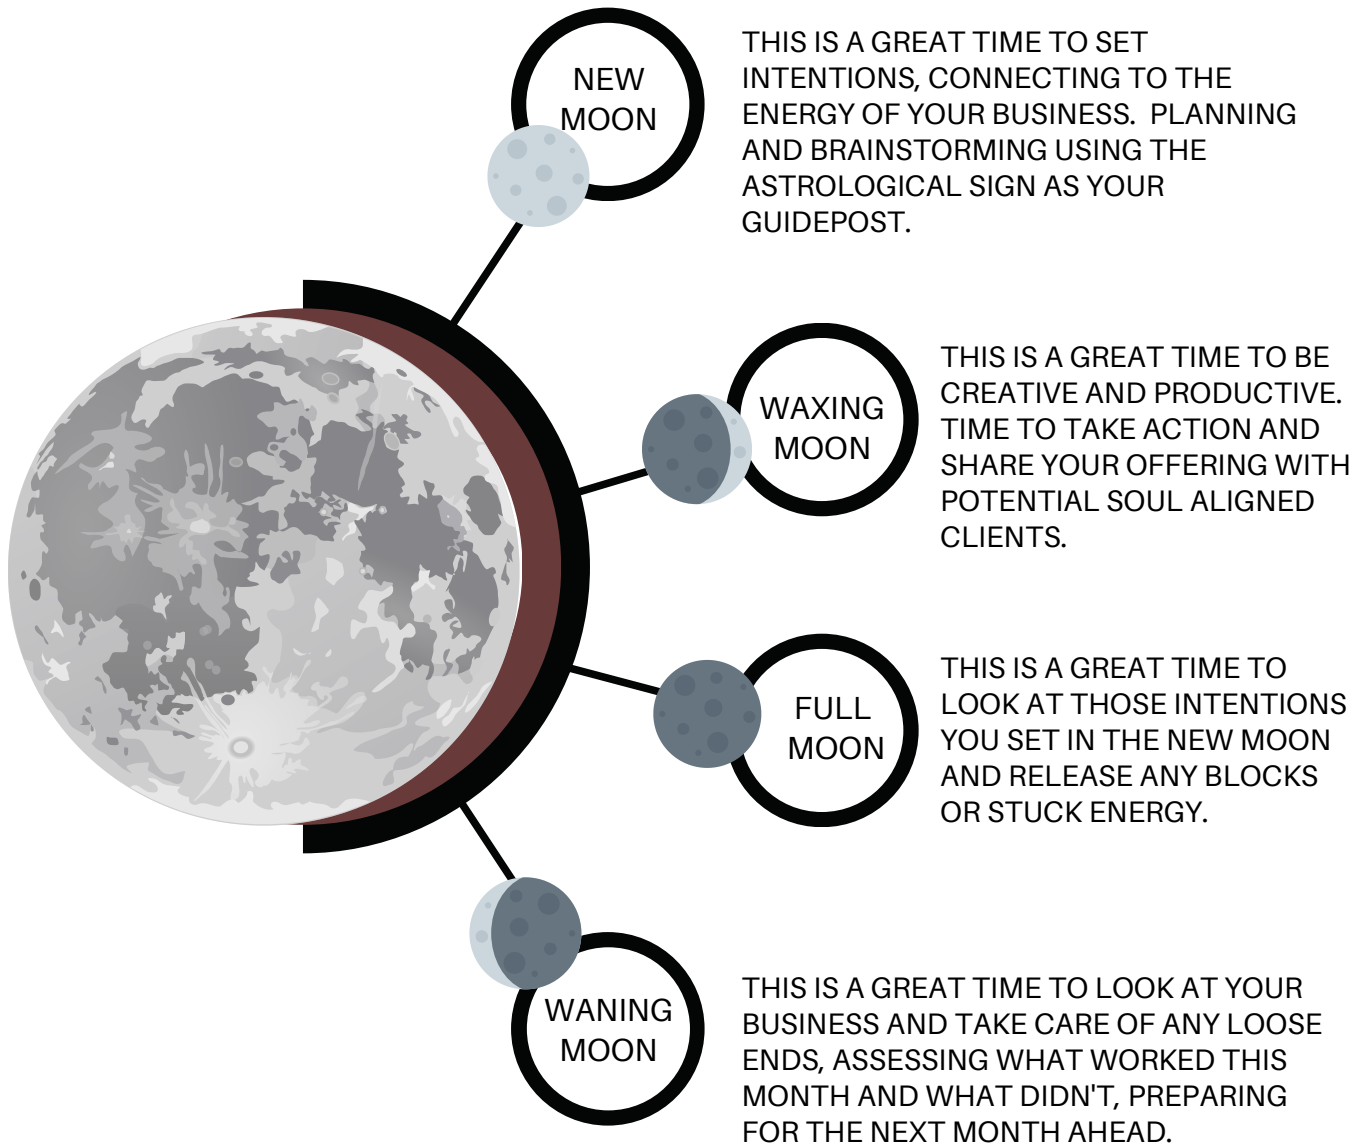

Often, I get asked?

When should I launch my new program?

When should I post or go live on social media?

When should I do batch content?

When should I plan a rest day?

When should I .....?

In the few next pages are cheat sheets that allows you to **powerfully align to the elements of each astrological sign** so you can learn to connect with the potency of fire, air, earth and water.

# Moon Phases

Write the dates down for each moon phase so you can plan ahead

---

---

---

---