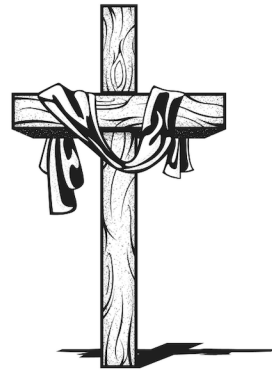

# Outside

HAPPY  
EASTER

HAPPY  
EASTER

# Outside

A circular logo with the text "Milk & Honey" written in a cursive font inside.

HAPPY  
EASTER

A line drawing of a sun rising over a horizon. The sun is partially obscured by the horizon line, with several short, radiating lines above it representing sunbeams.

A circular logo with the text "Milk & Honey" written in a cursive font inside.

HAPPY  
EASTER

A line drawing of two hands raised, palms facing forward. Above the hands are several short, radiating lines, suggesting a bright light or a celebratory gesture.

# Inside - Printed

Print on the back  
of the outside

May God Bless  
you this  
Easter Season.

Remember  
Our Saviour's  
Love for us  
this Easter.