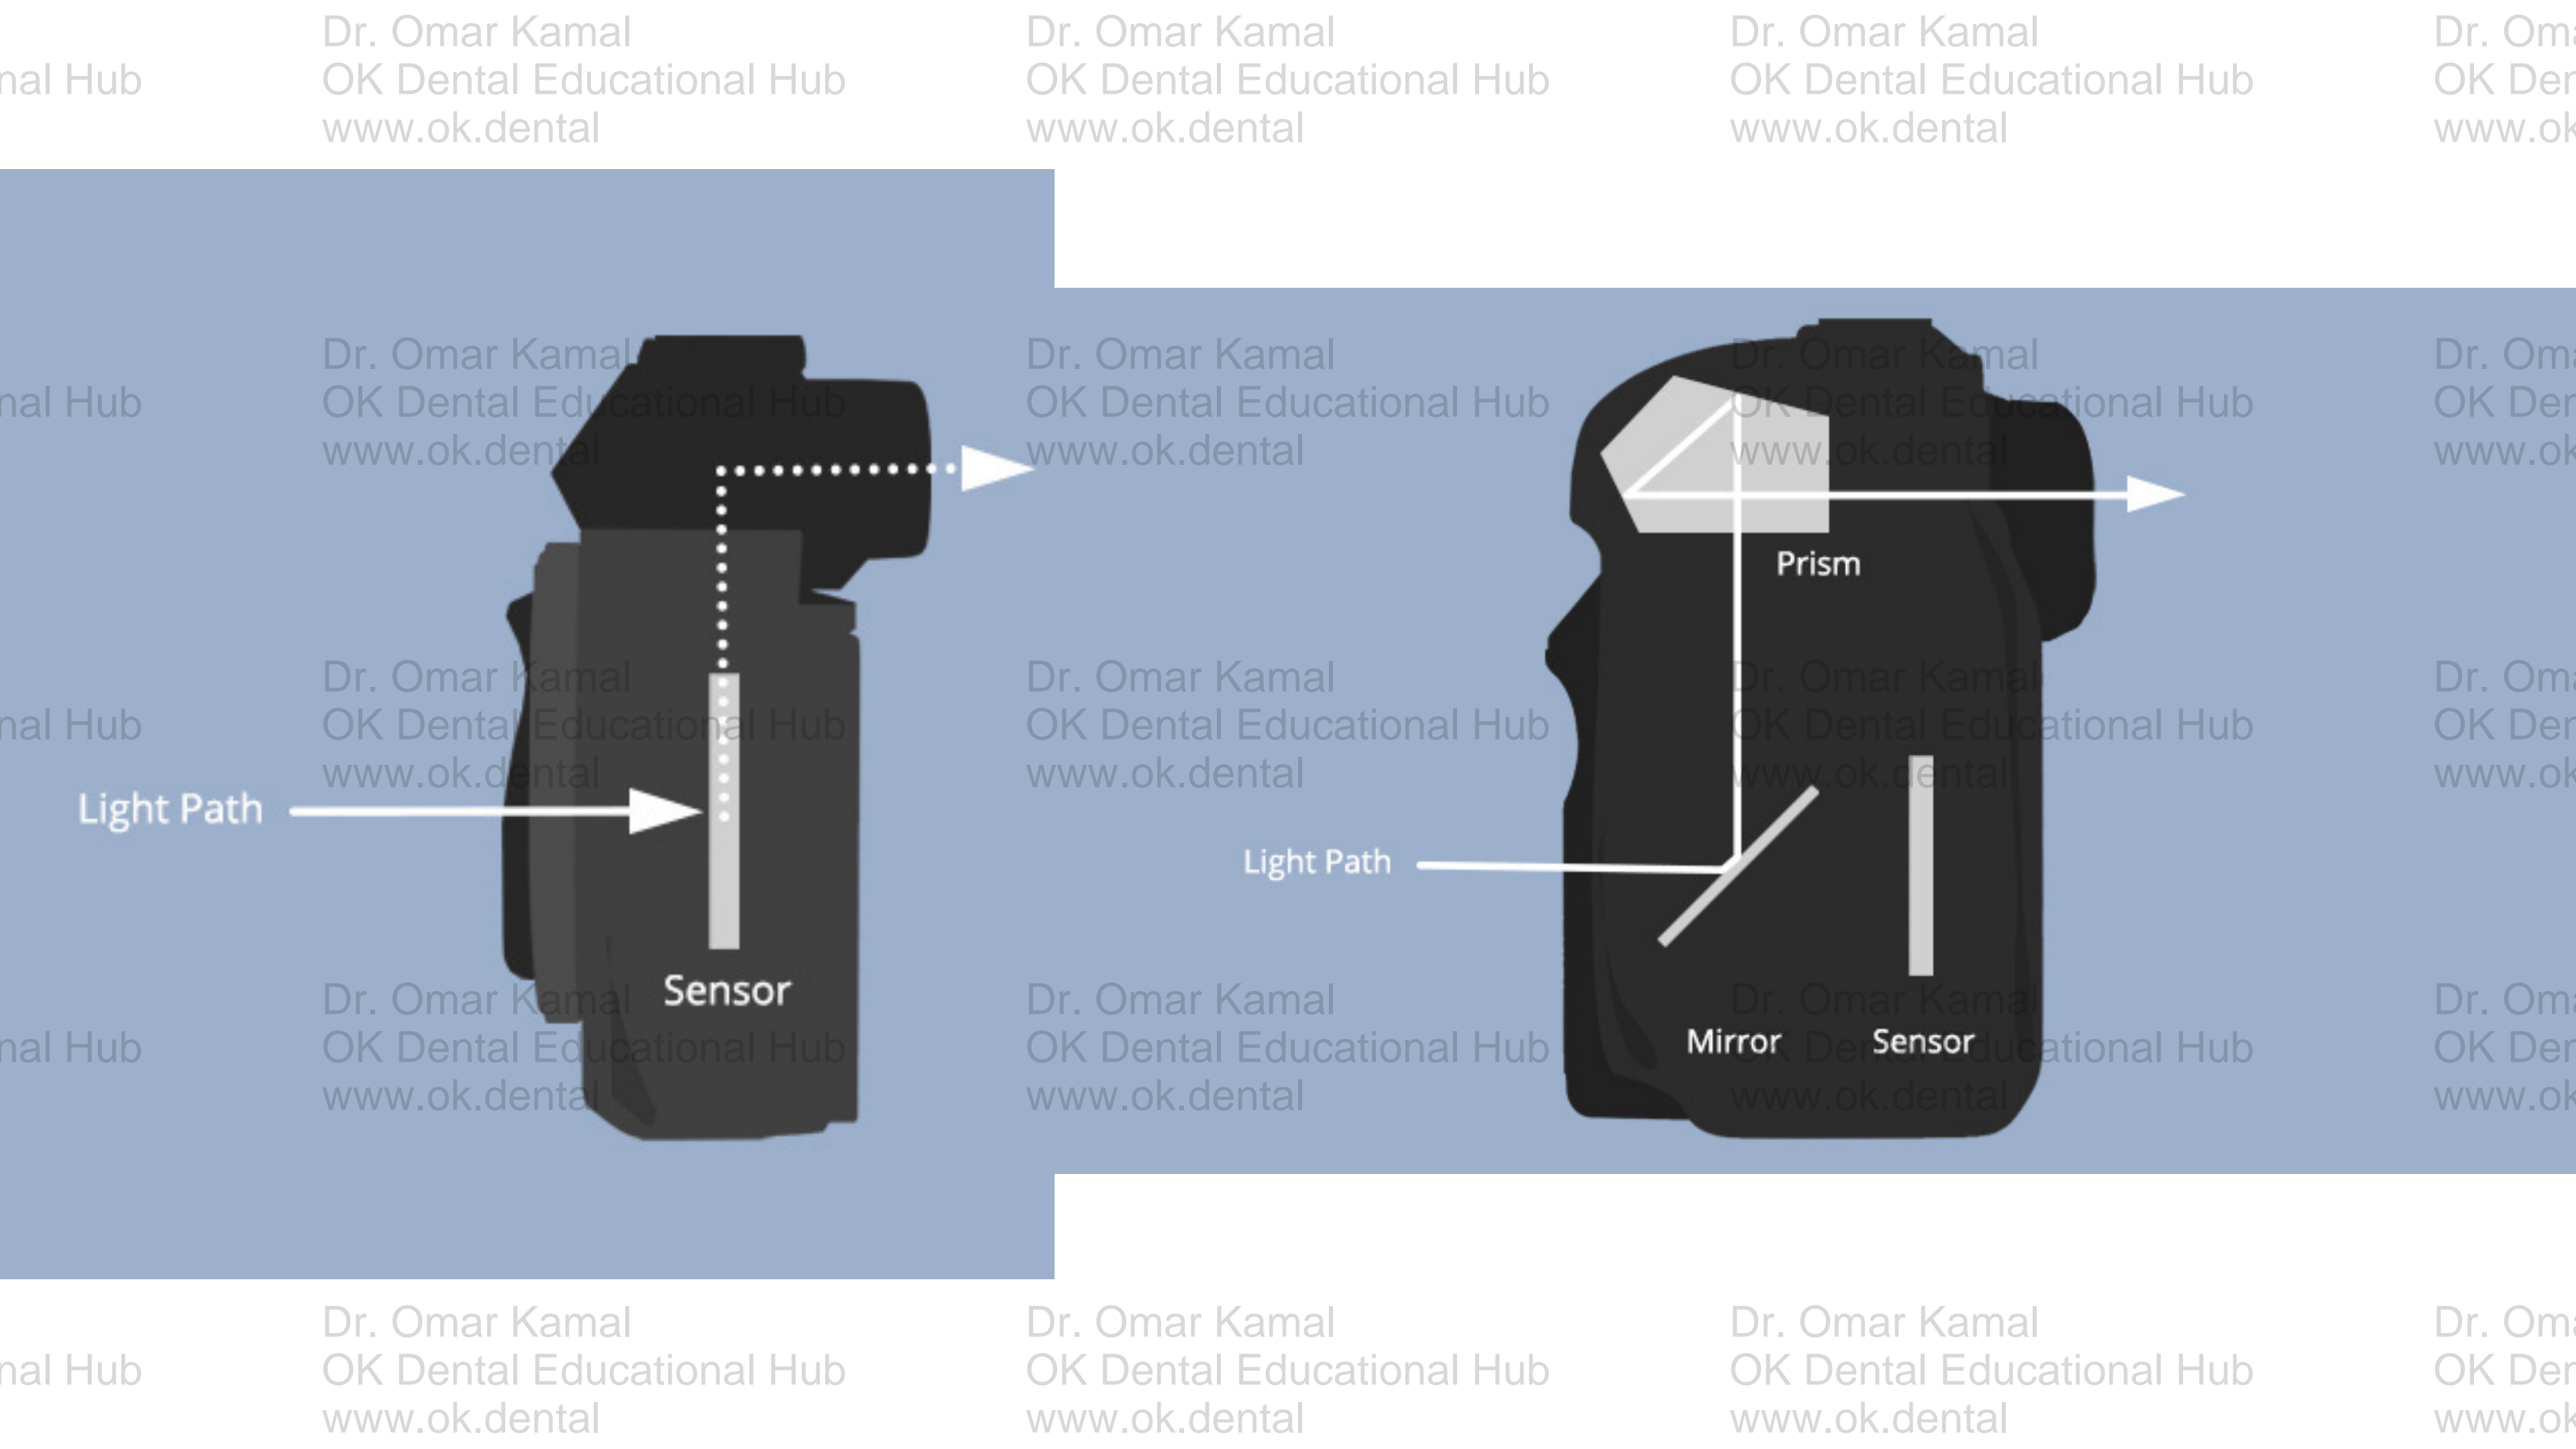

Dr. Omar Kamal
OK Dental Educational Hub
www.ok.dental

Dr. Omar Kamal
OK Dental Educational Hub
www.ok.dental

Dr. Omar Kamal
OK Dental Educational Hub
www.ok.dental

Lenses

Zoom - Macro

50mm to 105mm

85, 90, 100 or 105 mm