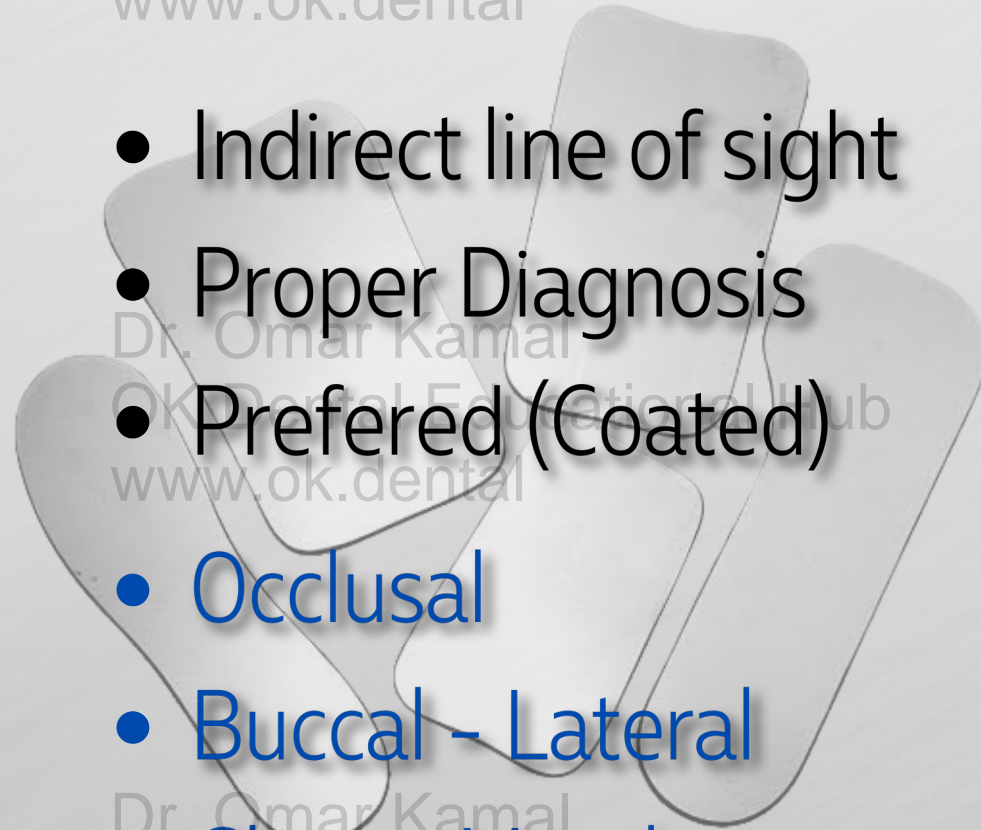

Dr. Omar Kamal
OK Dental Educational Hub
www.ok.dental

Retractors

- Accessibility
- Retraction
- Visibility
- Automated
- C - Shape
- V - Shape

Mirrors

- Indirect line of sight
- Proper Diagnosis
- Preferred (Coated)
- Occlusal
- Buccal - Lateral
- Glass - Metal