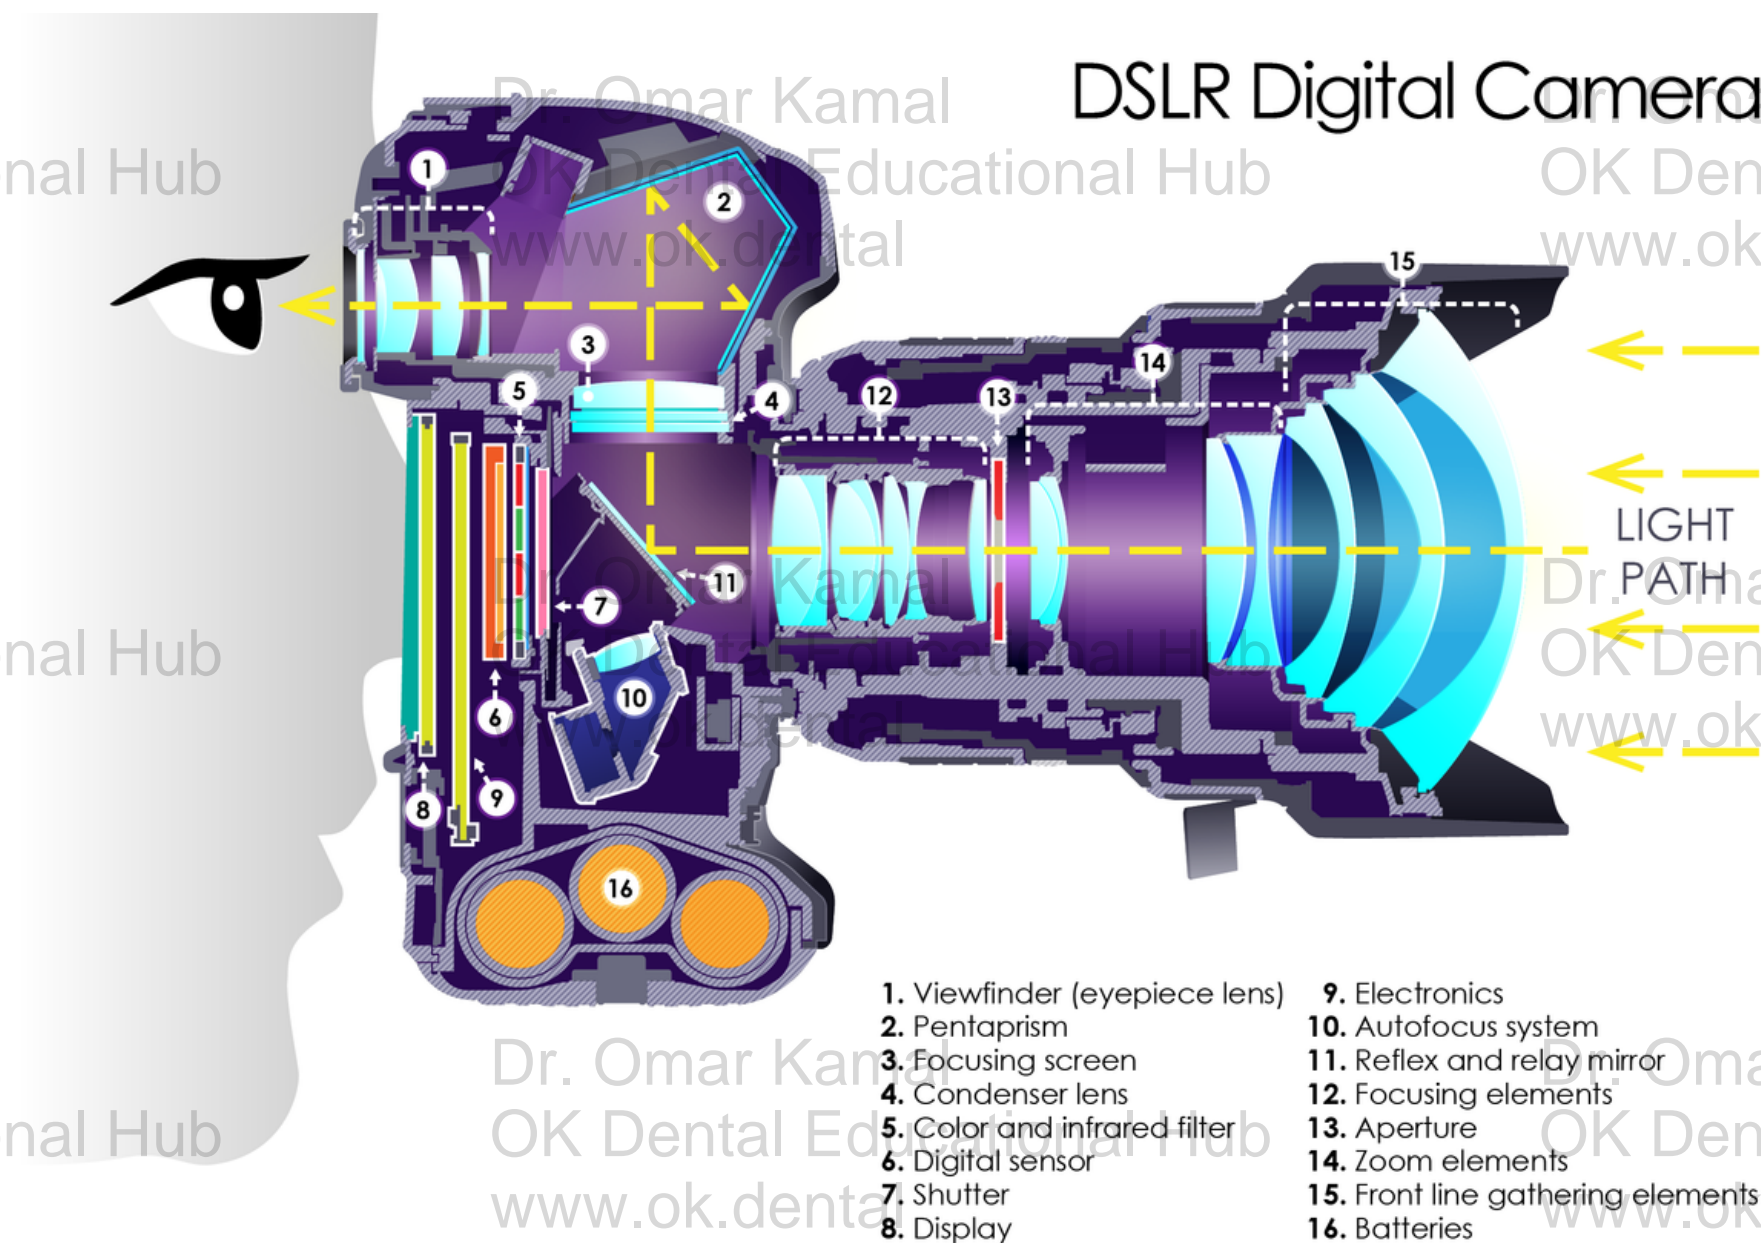

Dr. Omar Kamal
OK Dental Educational Hub
www.ok.dental

Dr. Omar Kamal
OK Dental Educational Hub
www.ok.dental

Dr. Omar Kamal
OK Dental Educational Hub
www.ok.dental

Lenses

Zoom - Macro

50mm to 105mm

85, 90, 100 or 105 mm