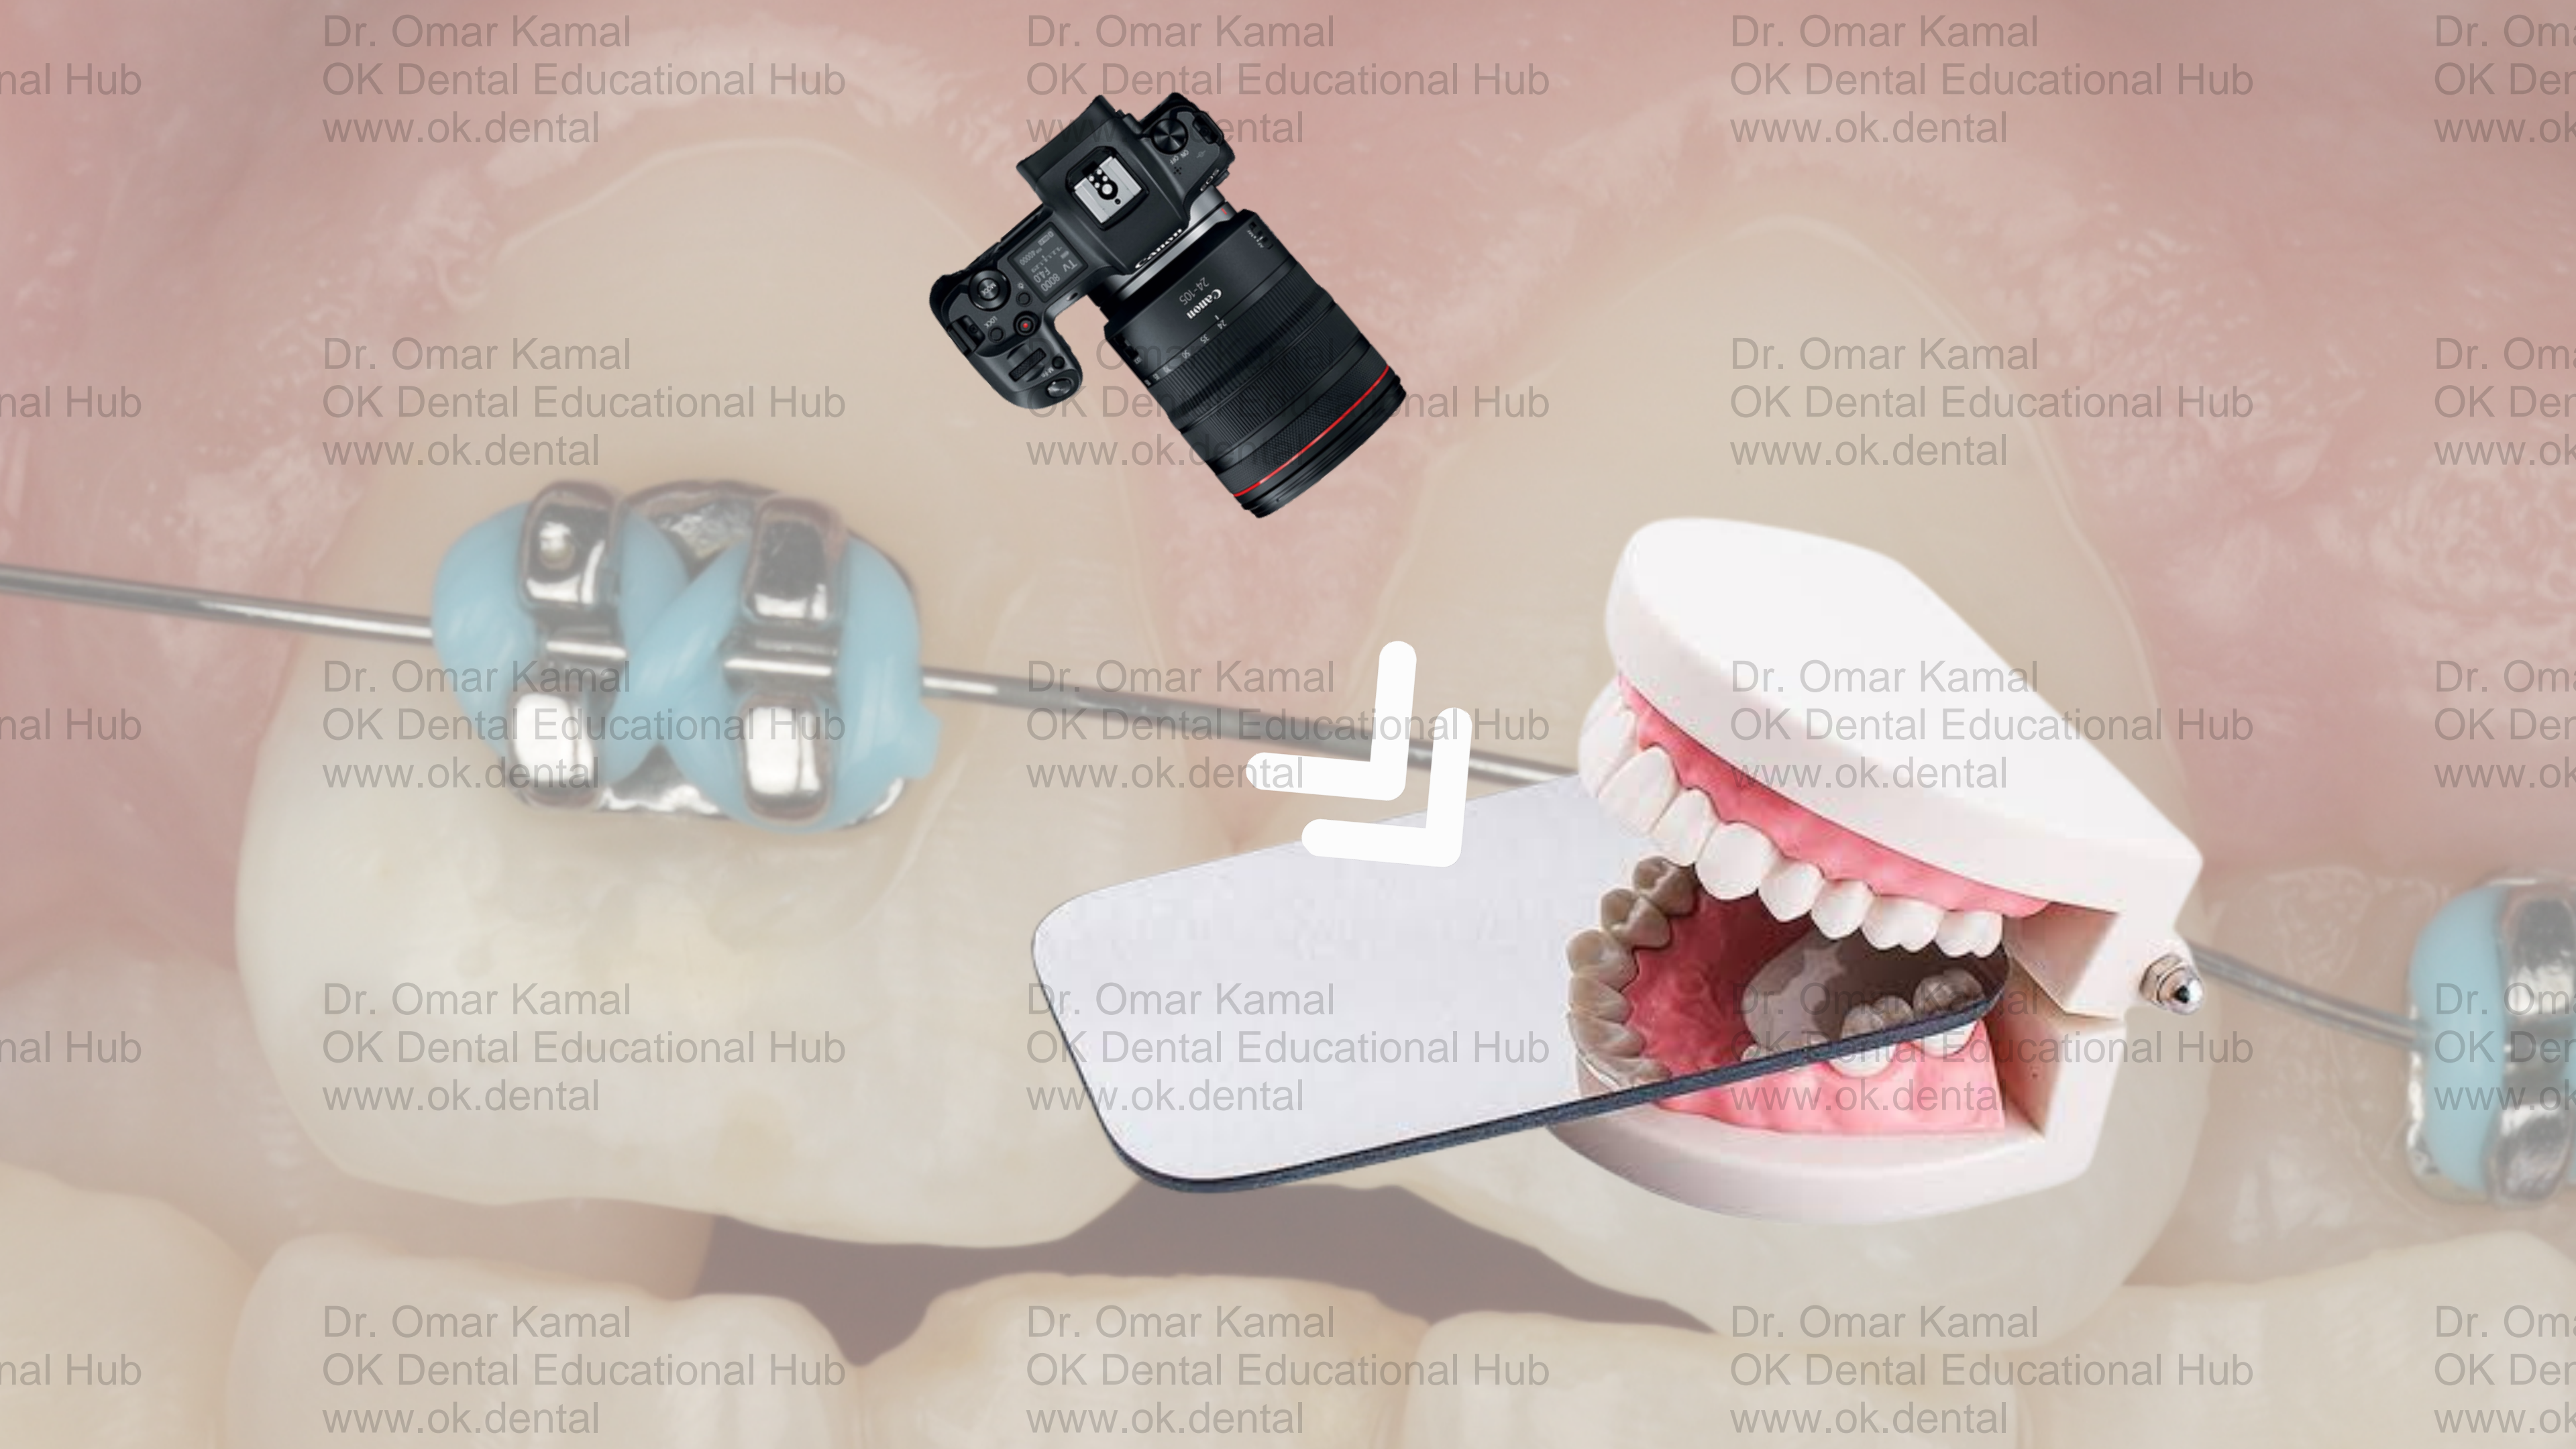

Dr. Omar Kamal
OK Dental Educational Hub
www.ok.dental

Dr. Omar Kamal
OK Dental Educational Hub
www.ok.dental

Dr. Omar Kamal
OK Dental Educational Hub
www.ok.dental

Intra - Oral

- **mirror = 45 degree to teeth.**
- **Reflected inside the mirror (45).**
- **Perpendicular to lens (90).**
- **use automatic focus at the start.**