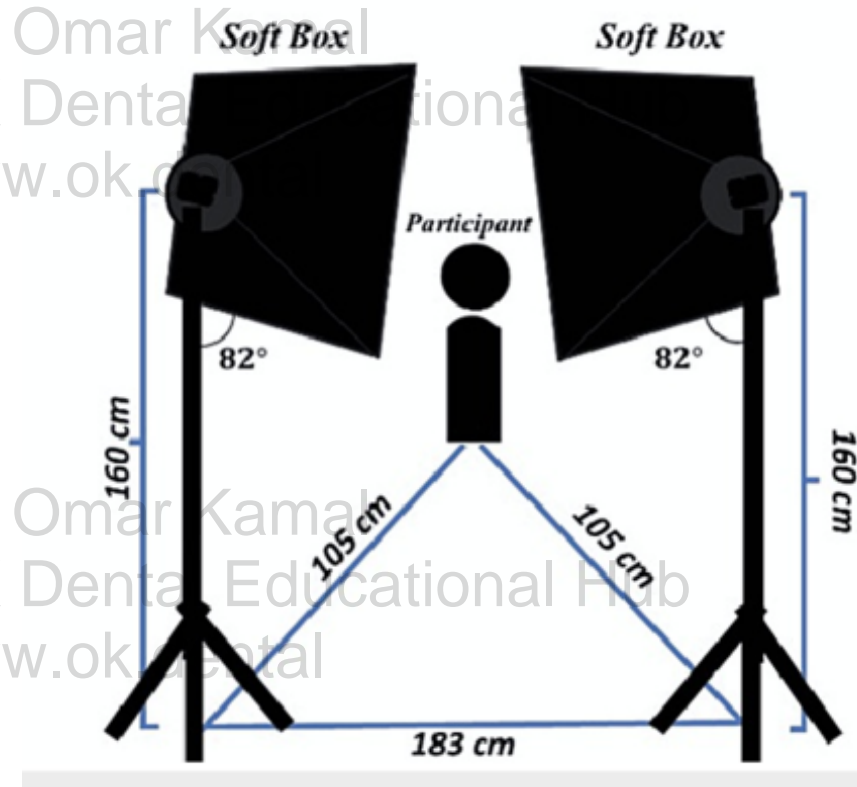

Extra - Oral

- **Frame patient's face.**
- **lens perpendicular on view.**
- **Adjust mentioned settings.**
- **flash position 45 degree to camera.**