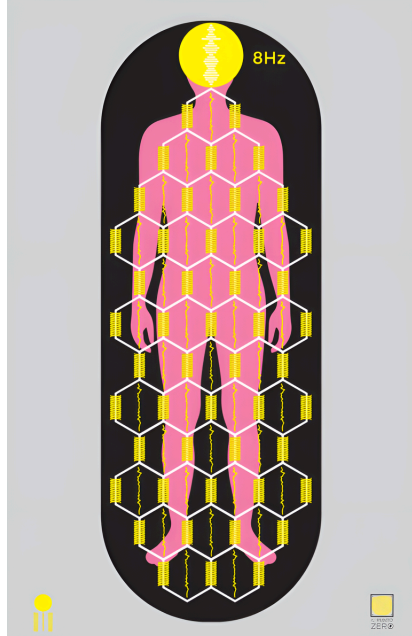

Ideal for all intents related to body detoxification, as well as centering and dreams.

This is another drawing that combines Space-Time-Energy. Here it is a mix between artifact and reality. The scenes are two in succession. First, the sphere divides into two vortices with electricity in the center. Then, the sphere, at a later moment, travels through space and creates the matrix of hexagons to its right. So in reality, we either find the HEXAGONS AND THE SPHERE or the Pairs of Vortices/Energy. Here I have put everything together.

Ideal for all intents related to the Body, Energy, and Intents in Space and Time. We can say that this Matrix is recommended for any intent.

And finally, we have the design of the Zero Point Machine, the flagship tool among my creations! This tool was created to encapsulate in a single device all the Matrices you have found in this PDF. It is a tool capable of emitting energy from nothing, bio photons, helping us remember dreams, and somehow putting us in communication with the Soul! Using the drawing is similar to using it in reality.

Ideal for all types of Desires, consider it a friend of your Soul!

The sheets you will find from the next page onwards should be printed in color on any type of cardstock. Then cut out the cards and fold them in half, so that the drawing is on each side. On the inner side, you can also write your intent! Tell the print shop to print from page 25 onwards. For the body, all three images are fine, but I specifically recommend trying 2 and 3. Page 30/34 and page 35/39.