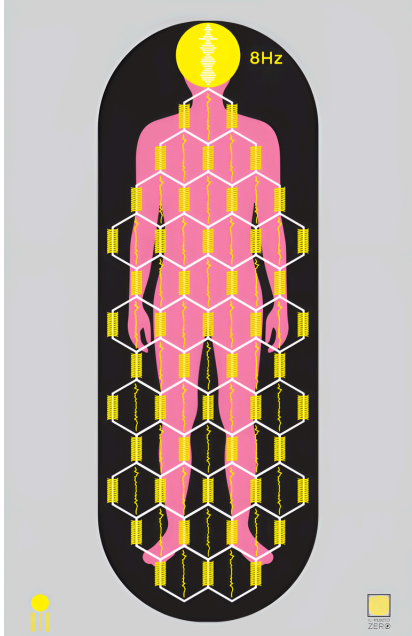

Ideal for all intents related to body detoxification, as well as centering and dreams.

This is another drawing that combines Space-Time-Energy. Here it is a mix between artifact and reality. The scenes are two in succession. First, the sphere divides into two vortices with electricity in the center. Then, the sphere, at a later moment, travels through space and creates the matrix of hexagons to its right. So in reality, we either find the HEXAGONS AND THE SPHERE or the Pairs of Vortices/Energy. Here I have put everything together.

Ideal for all intents related to the Body, Energy, and Intents in Space and Time. We can say that this Matrix is recommended for any intent.

And finally, we have the design of the Zero Point Machine, the flagship tool among my creations! This tool was created to encapsulate in a single device all the Matrices you have found in this PDF. It is a tool capable of emitting energy from nothing, bio photons, helping us remember dreams, and somehow putting us in communication with the Soul! Using the drawing is similar to using it in reality.

Ideal for all types of Desires, consider it a friend of your Soul!

The sheets you will find from the next page onwards should be printed in color on any type of cardstock. Then cut out the cards and fold them in half, so that the drawing is on each side. On the inner side, you can also write your intent! Tell the print shop to print from page 25 onwards. For the body, all three images are fine, but I specifically recommend trying 2 and 3. Page 30/34 and page 35/39.