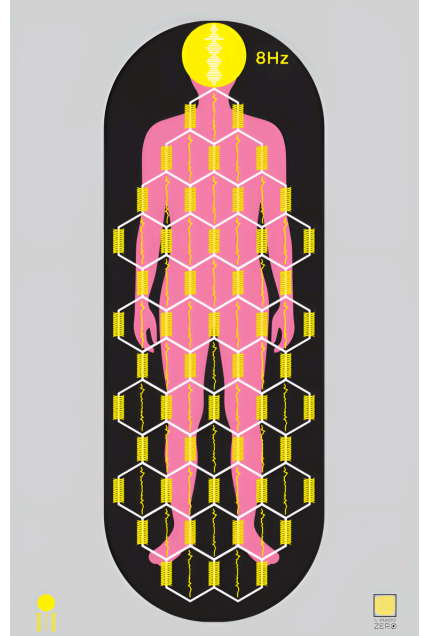

Ideal for all intents related to body detoxification, as well as centering and dreams.

This is another drawing that combines Space-Time-Energy. Here it is a mix between artifact and reality. The scenes are two in succession. First, the sphere divides into two vortices with electricity in the center. Then, the sphere, at a later moment, travels through space and creates the matrix of hexagons to its right. So in reality, we either find the HEXAGONS AND THE SPHERE or the Pairs of Vortices/Energy. Here I have put everything together.

Ideal for all intents related to the Body, Energy, and Intents in Space and Time. We can say that this Matrix is recommended for any intent.

And finally, we have the design of the Zero Point Machine, the flagship tool among my creations! This tool was created to encapsulate in a single device all the Matrices you have found in this PDF. It is a tool capable of emitting energy from nothing, bio photons, helping us remember dreams, and somehow putting us in communication with the Soul! Using the drawing is similar to using it in reality.

Ideal for all types of Desires, consider it a friend of your Soul!

The sheets you will find from the next page onwards should be printed in color on any type of cardstock. Then cut out the cards and fold them in half, so that the drawing is on each side. On the inner side, you can also write your intent! Tell the print shop to print from page 25 onwards. For the body, all three images are fine, but I specifically recommend trying 2 and 3. Page 30/34 and page 35/39.