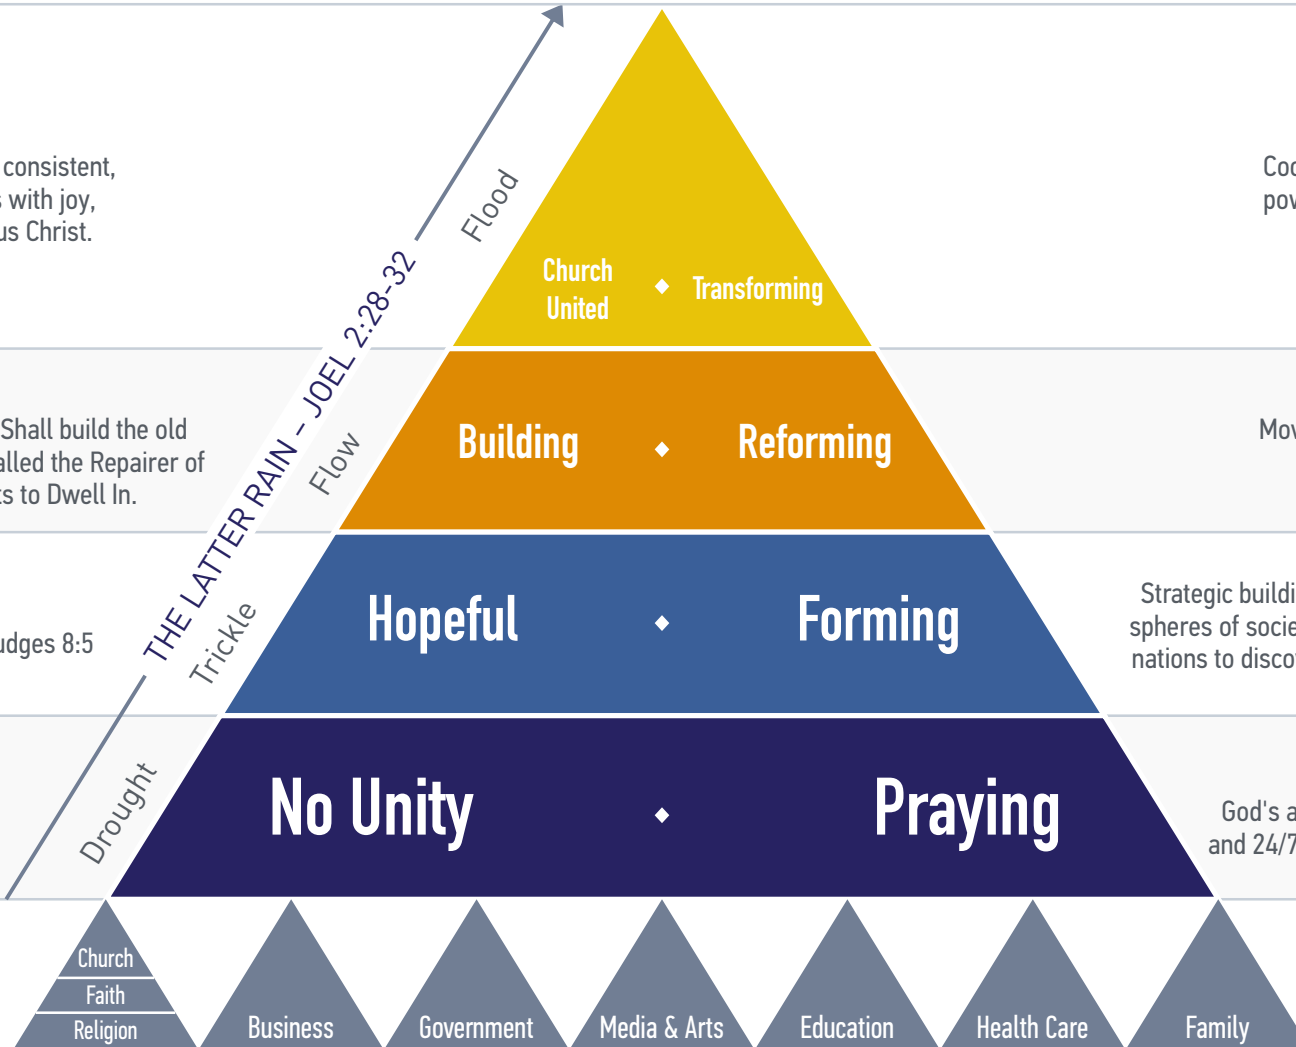

THE KEY TO TRANSFORMATION

Isaiah, 2:2-3, 56:7, Matthew 21:13 & Nehemiah 4:9-18, 6:15

Current Conditions

Mountain of the Lord's House of Prayer

Keys to Transformation

THRIVING

Church united in prayer producing consistent, reproducible, supernatural results with joy, peace and glorifying our Lord Jesus Christ.

POWER

Coordinated informed prayer projecting power to enforce the will of King Jesus based on wisdom & God's love.

RESTORING

Isa 58:12 Those from among you. Shall build the old waste places...And you shall be called the Repairer of the Breach, The Restorer of Streets to Dwell In.

PROVE

Moving the Church from theory & vision to operational effectiveness with reproducible results

EXHAUSTING

Tired but pursuing like Gideon - Judges 8:5

PLAN

Strategic building plan connects leaders from the 7 spheres of society with God's house of prayer for all nations to discover what to pray & do. Discovers the wisdom of God.

FRUSTRATING

PRESENCE

God's abiding presence changes everything and 24/7 prayer, praise & worship is the key.

Micah 4:1-2, Proverbs 8:1-2, Proverbs 9:1-3, 24:3-6, Isaiah 9:6-7, 1 Chronicles 13-16, Psalm 22:3, Psalm 2 and Psalm 110