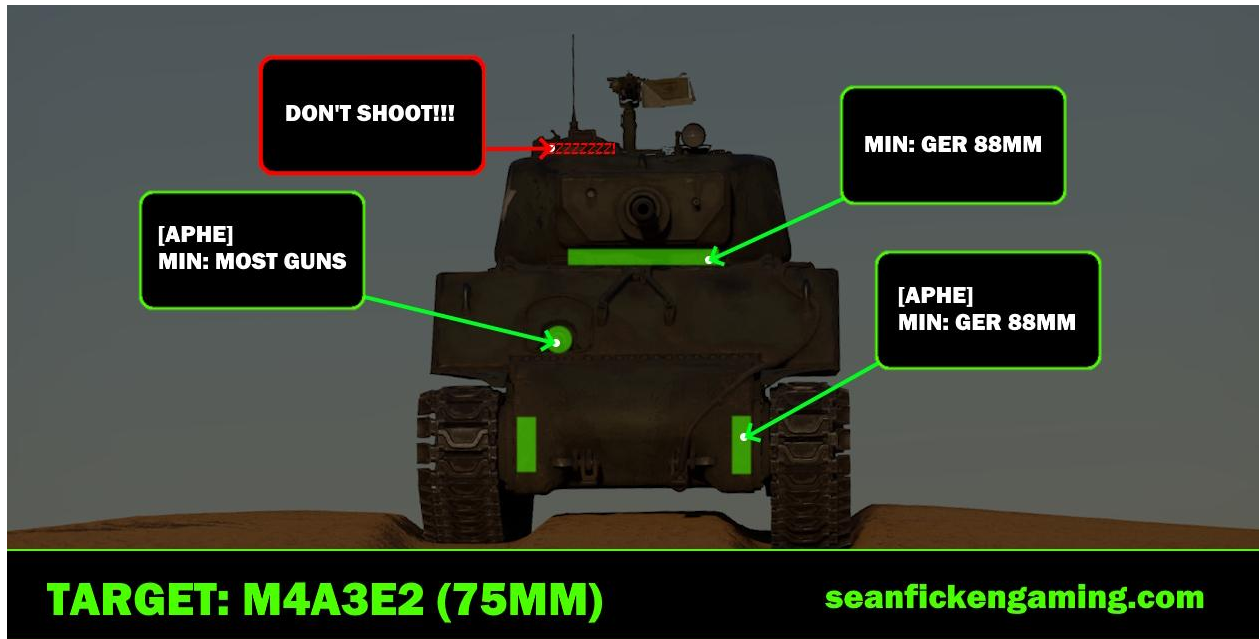

THE BIG-3 WEAK SPOT CHEAT SHEET

KV-1 (L-11)

M4A3E2 Jumbo Sherman

Tiger H1