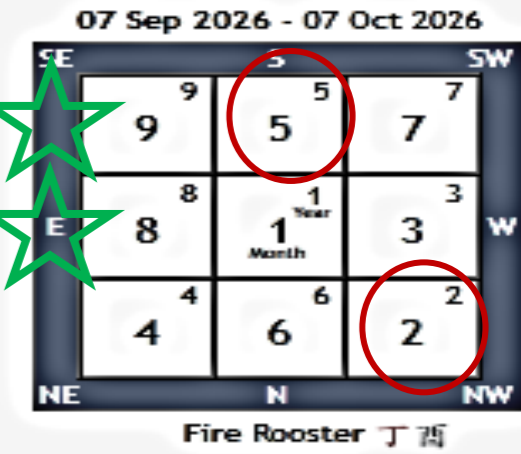

2026

Monthly Energies

Abundant Bonus

Inauspicious extra

Monthly Flying Star - 2026 - Year: Fire Horse 丙午