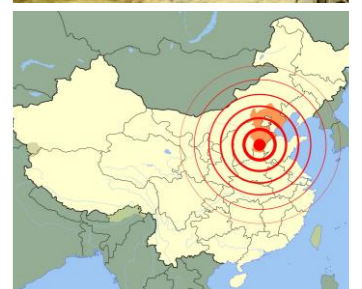

Major Earthquakes
Xingtai, China: A series of powerful earthquakes in March 1966 killed more than 8,000 people in the Hebei Province