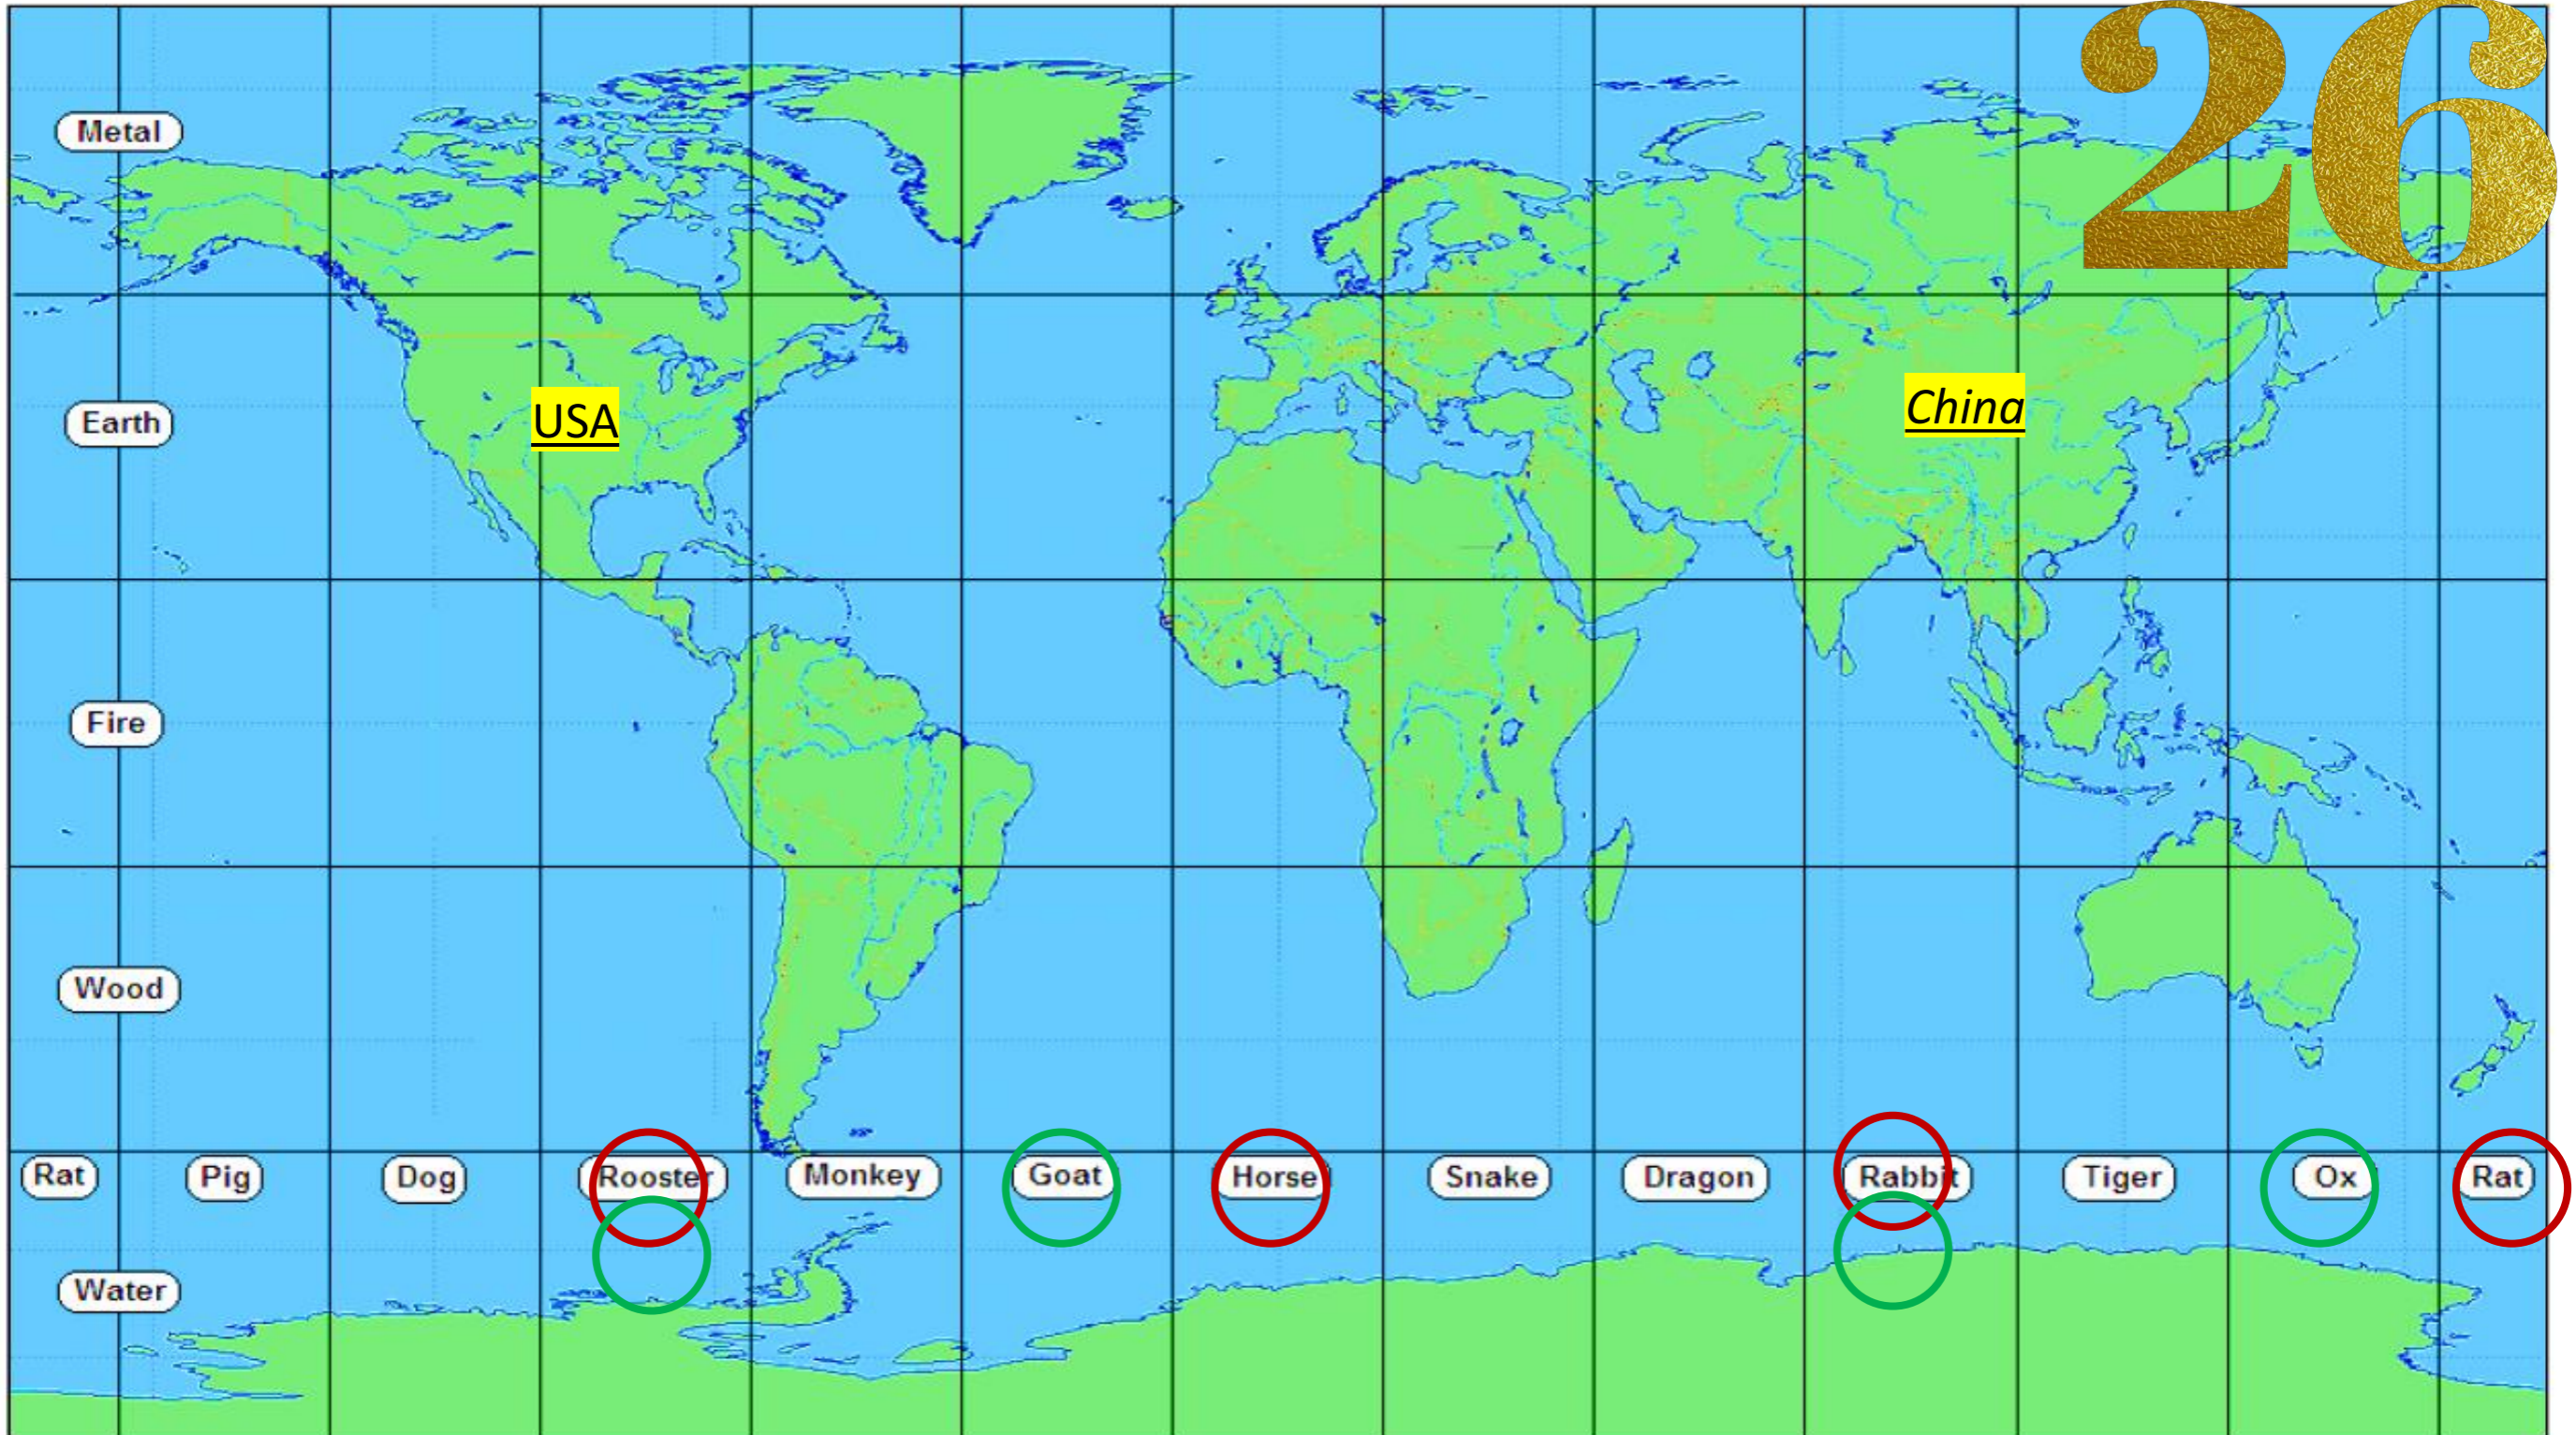

The World

2026