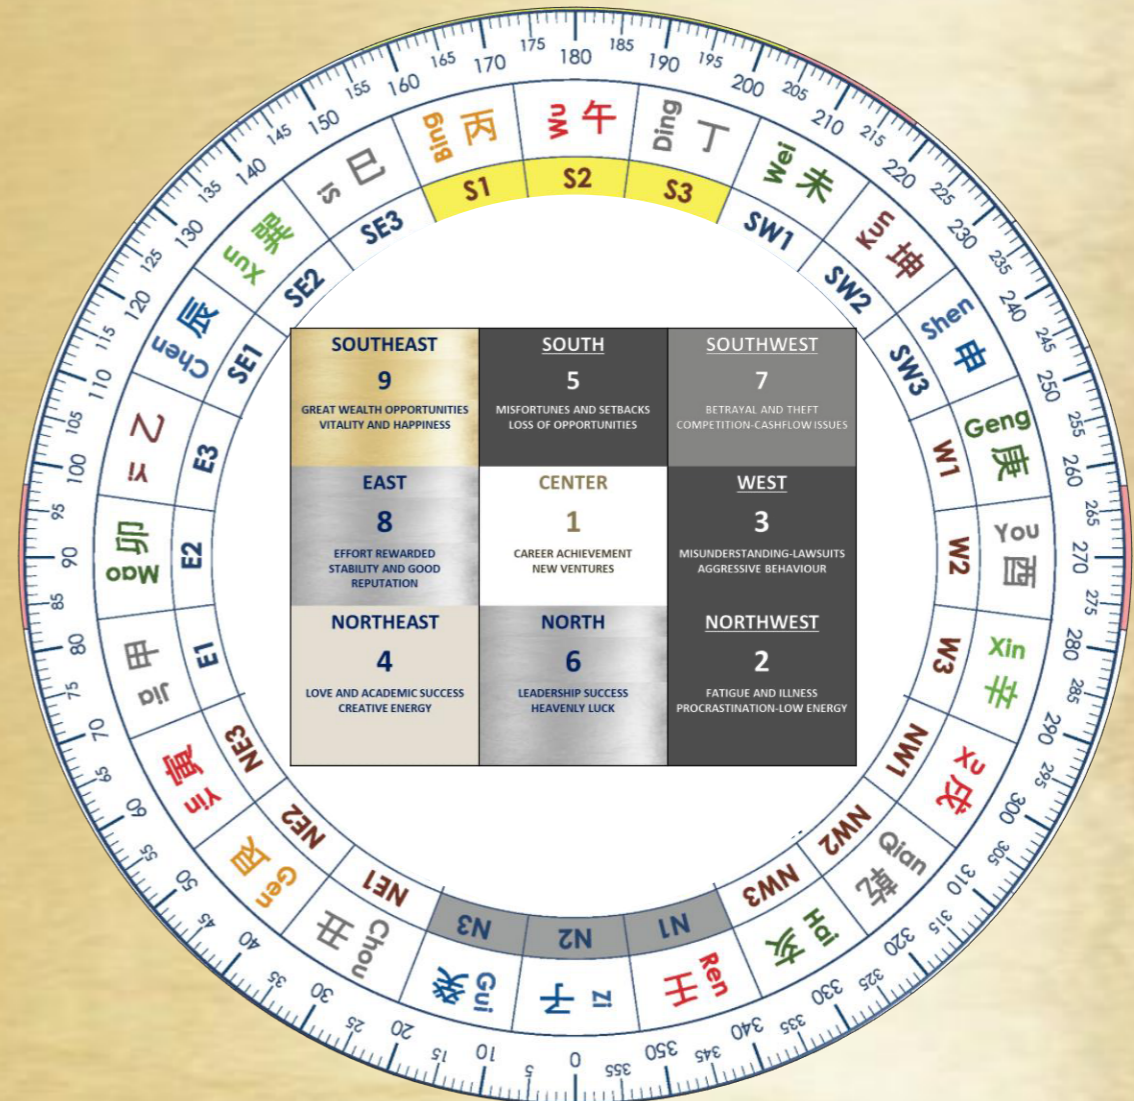

2026

- 1 – CAREER ACHIEVEMENT NEW VENTURES
- 2 – FATIGUE AND ILLNESS PROCRASTINATION-LOW ENERGY
- 3 – MISUNDERSTANDING-LAWSUITS AGGRESSIVE BEHAVIOUR
- 4 – LOVE AND ACADEMIC SUCCESS CREATIVE ENERGY
- **5 – MISFORTUNES AND SETBACKS LOSS OF OPPORTUNITIES**
- **6 – LEADERSHIP SUCCESS HEAVENLY LUCK**
- 7 – BETRAYAL AND THEFT COMPETITION-CASHFLOW ISSUES
- 8 – EFFORT REWARDED STABILITY AND GOOD REPUTATION
- 9 – GREAT WEALTH OPPORTUNITIES VITALITY AND HAPPINESS

Avoid disturbing or starting renovations from this areas

SOUTH Grand DUKE
NORTH 3 Killings
SOUTH 5 Yellow