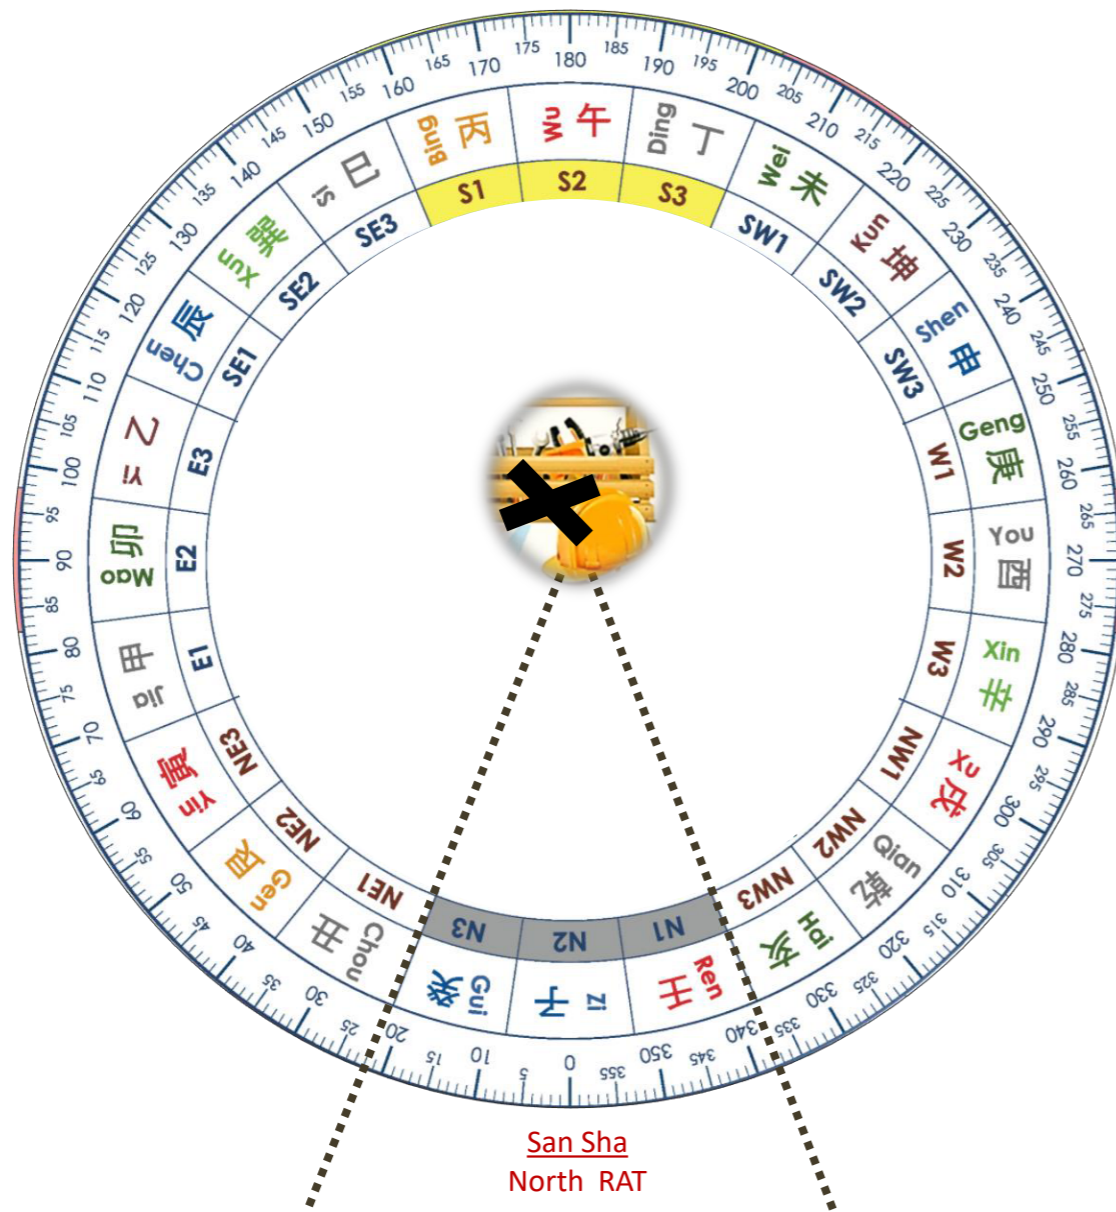

2026 SAN SHA 3 killings RAT

SAN SHA

Three Killings

(3 types of inauspicious qi)

represents **litigations, gossip, theft & squabbles.**

SAN SHA for 2026 is in the

NORTH

Avoid disturbing the NORTH with major renovations or earthworks.

Do not sit with the NORTH behind you.

*It's better to face
the SAN SHA
2026 the NORTH*

The three 'killings' are robbery (finances), calamity (health) and the year (people).
NORTH Direction. Avoid sitting or working with your back facing the NORTH.