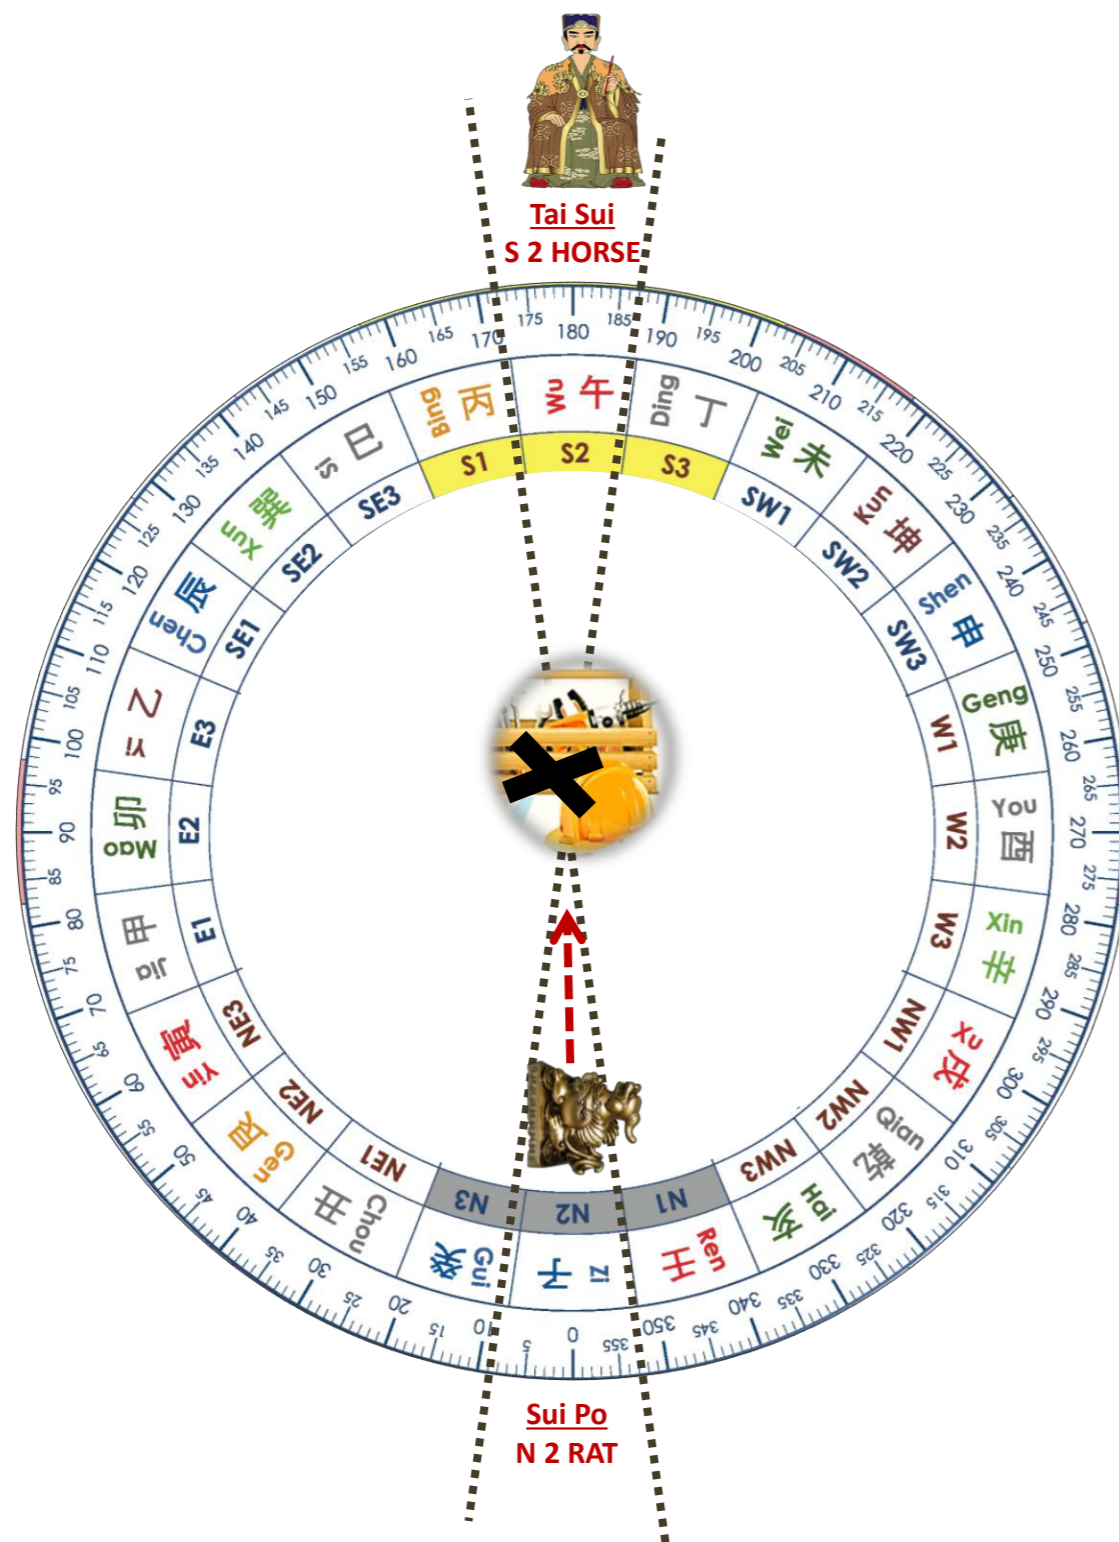

2026 GRAND DUKE TAI SUI (HORSE)

and the SUI PO (Year breaker) rat

Grand Duke

Tai Sui is in the S2 HORSE sector and the Sui-Po NORTH 2 RAT is directly opposite in every home or office.

Do NOT disturb the Tai-Sui and the SUI-PO with renovation or digging in the garden..

2026 Place a Pi-Yao in the NORTH 2 Facing South 2

Tai Sui sector part of the home is highly sensitive. Disturbing it can lead to setbacks, delays, misunderstandings, or emotional pressure. ADD PiYao inviting protection, guidance, and smoother progress for the year.