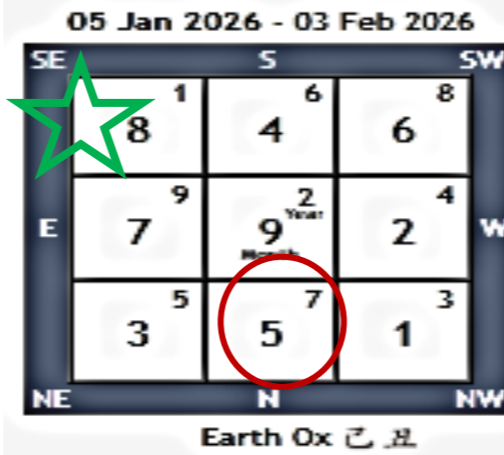

2026

Monthly Energies

Abundant Bonus

Inauspicious extra

Monthly Flying Star - 2026 - Year: Fire Horse 丙午