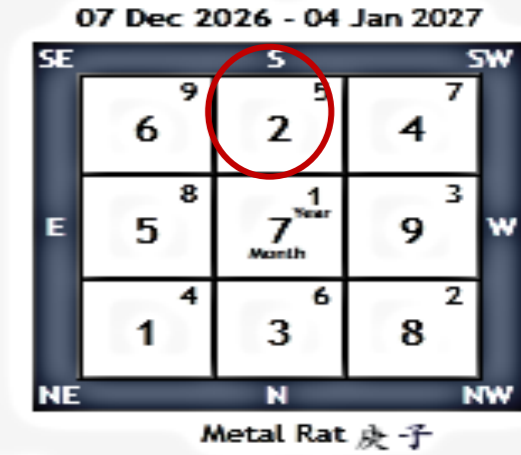

2026

Monthly Energies

Abundant Bonus

Inauspicious extra

Monthly Flying Star - 2026 - Year: Fire Horse 丙午