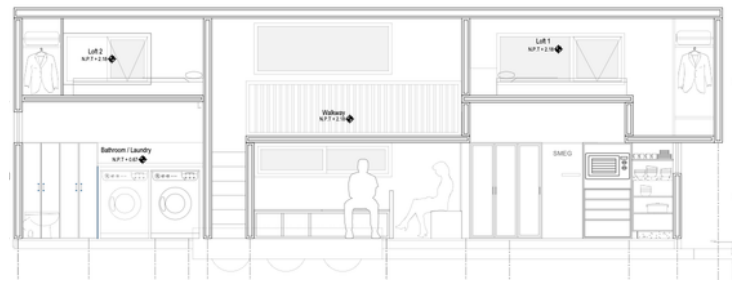

TINY TOPANGA'S HAZIE MODEL

IN COLLABORATION WITH SHAYE'S TINY HOMES

SHAYE'S TINY HOMES
Created with Love

This tiny home is a combination of Shaye's Hazel and Tiny Topanga's modified Sophie, which we are lovingly referring to as the new "Hazie" model. This cozy but roomy home has the Hazel kitchen and living room and our modified Sophie second bedroom and bathroom. It's 30 feet long to accommodate a large bathroom and plenty of living and storage space.

 2 BDRM  1 BATH  415 SQFT

TINY HOME FEATURES

- 30 feet long 8.5 feet wide trailer
- Welded steel framed structure
- 2 upstairs bedrooms with standing room
- Workspace in 2nd bedroom
- Full bathroom
- Laundry area
- Upstairs connecting hallway
- Refrigerator, combo washer/dryer, oven & stove
- Plenty of built-in storage
- **Upgrade included: window shades!**