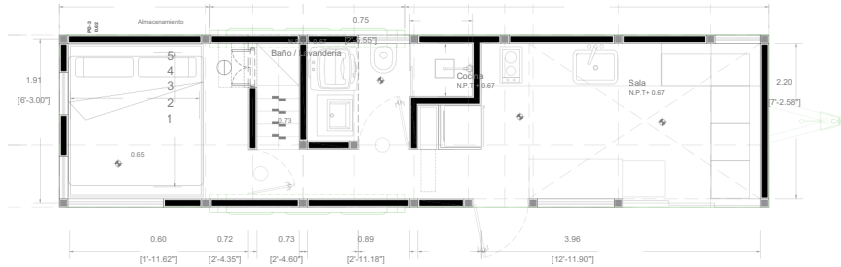

TINY TOPANGA'S LISA MODEL

IN COLLABORATION WITH SHAYE'S TINY HOMES

SHAYE'S TINY HOMES
Created with Love

The Lisa Model is our most spacious tiny home yet, with three full bedrooms—including a downstairs room and two lofts with full-height walkways. It's a favorite among families and retirees, offering space for wardrobes, hobbies, or guests. With smart storage and open living, the Lisa is perfect for anyone wanting extra room without giving up the tiny lifestyle.

 3 BDRM  1 BATH  397 SQFT

TINY HOME FEATURES

- 33 feet long, 8.5 feet wide trailer
- Welded steel framed structure
- 1 downstairs bedroom
- 2 upstairs bedrooms
- Full bathroom
- Full Laundry area
- Lounge
- Glass Doors
- Refrigerator, combo washer/dryer, oven & stove
- Plenty of built-in storage