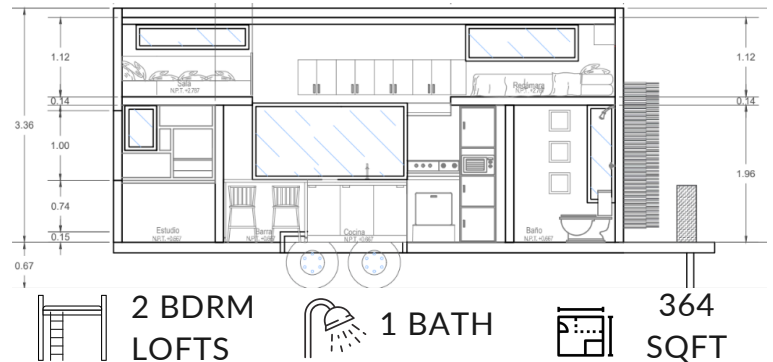

TINY TOPANGA'S FLAGSHIP MODEL

The Flagship model was our first design, crafted with care for a small family or a work-at-home couple. It's equipped with everything you need for comfortable tiny living, featuring artisan touches throughout. Built with love and attention to detail, this model combines practicality with charm, making it a space you'll truly enjoy.

TINY HOME FEATURES

- 24 foot x 8.5 foot trailer (with options for adding length)
- 2 sleeping lofts
- Full kitchen with space for 4-6 people to dine
- Work or living space
- Artisan touches (such as hand painted talavera & hand forged copper lamps)
- Storage stairs and ladder
- Appliances included
- Flush or compost toilet option