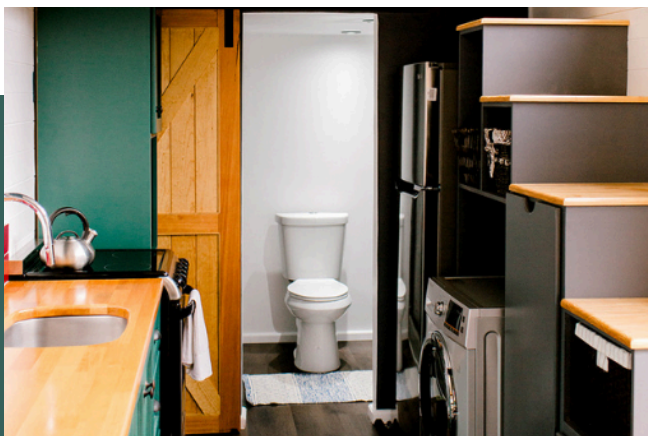

TINY TOPANGA'S FLAGSHIP MODEL

The Flagship model was our first design, crafted with care for a small family or a work-at-home couple. It's equipped with everything you need for comfortable tiny living, featuring artisan touches throughout. Built with love and attention to detail, this model combines practicality with charm, making it a space you'll truly enjoy.

TINY HOME FEATURES

- 24 foot x 8.5 foot trailer (with options for adding length)
- 2 sleeping lofts
- Full kitchen with space for 4-6 people to dine
- Work or living space
- Artisan touches (such as hand painted talavera & hand forged copper lamps)
- Storage stairs and ladder
- Appliances included
- Flush or compost toilet option