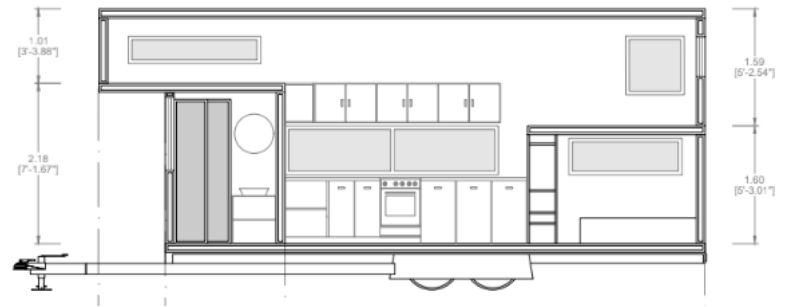

TINY TOPANGA'S MILLENNIAL MODEL

The Millennial model features a downstairs bedroom, ideal for a small family or as a granny flat. Its split-level design offers a downstairs bedroom and an upstairs living room, providing ease and comfort without loft climbing. Fully equipped for tiny living, this home also showcases artisan details throughout. Built with love, it's a space you'll enjoy for years to come.

2 LOFTS 1 BDRM 1 BATH 364 SQFT

TINY HOME FEATURES

- 24 foot x 8.5 foot trailer
- Downstairs bedroom
- 1 sleeping / storage loft
- Full kitchen with space for 4 people to dine
- Upstairs living room
- Artisan options available (such as hand painted talavera & hand forged copper sink)
- Storage stairs and ladder
- Appliances included
- Flush or compost toilet option