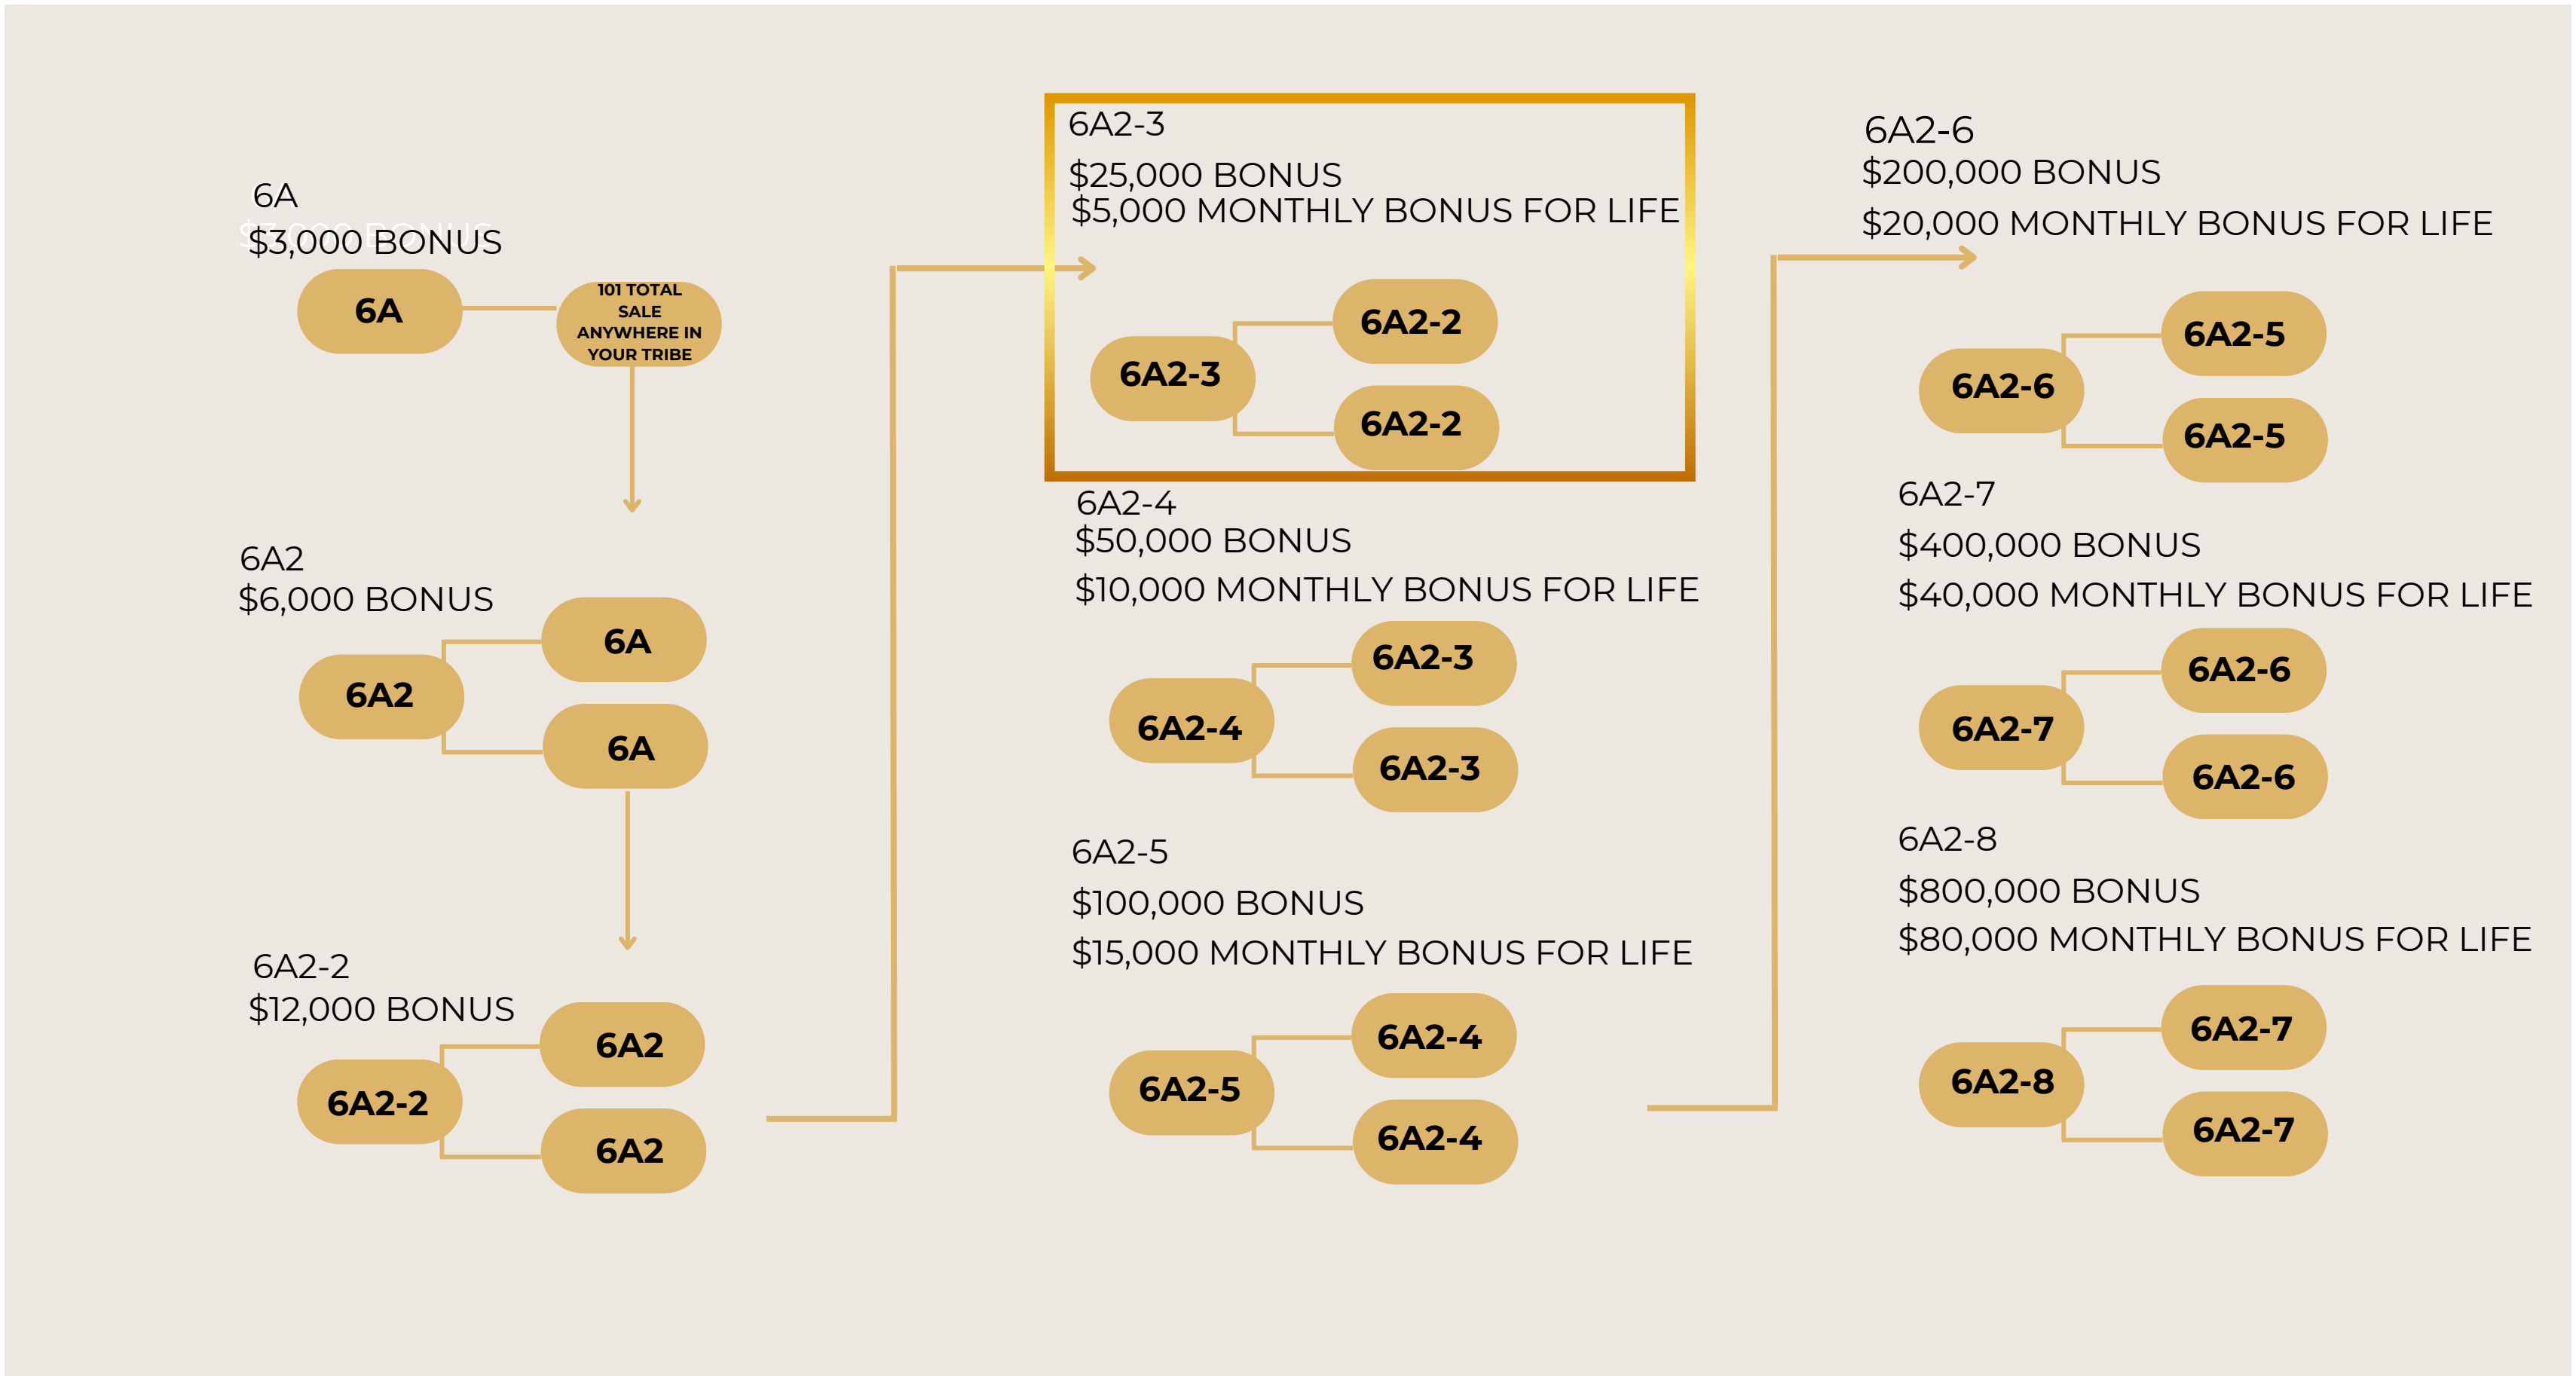

7-points

8-points

\$351

\$351

\$702

\$1,053

\$1,404

\$1,755

\$2,106

\$2,457

\$2,808

1ST
DIRECT
SALE

2ND
DIRECT
SALE

3RD
DIRECT
SALE

11TH
DIRECT
SALE

21ST
DIRECT
SALE

51ST
DIRECT
SALE

101ST
DIRECT
SALE

PLEASE
ASK

PLEASE
ASK

4 - 10 SALES
DIRECT OR
INDIRECT

12 - 20 SALES
DIRECT OR
INDIRECT

22 - 50 SALES
DIRECT OR
INDIRECT

51 - 100 SALES
DIRECT OR
INDIRECT

CURRENCY: \$ (USD)

GENERATIONAL WEALTH - WILLABLE TO FAMILY

DOES NOT INCLUDE QUARTELY BONUSES, GROUP COMMISSIONS, ADDITIONAL BONUSES

CURRENCY : \$ USD

CONTACT US

We are honored to work with you, do not hesitate to contact us for further information.