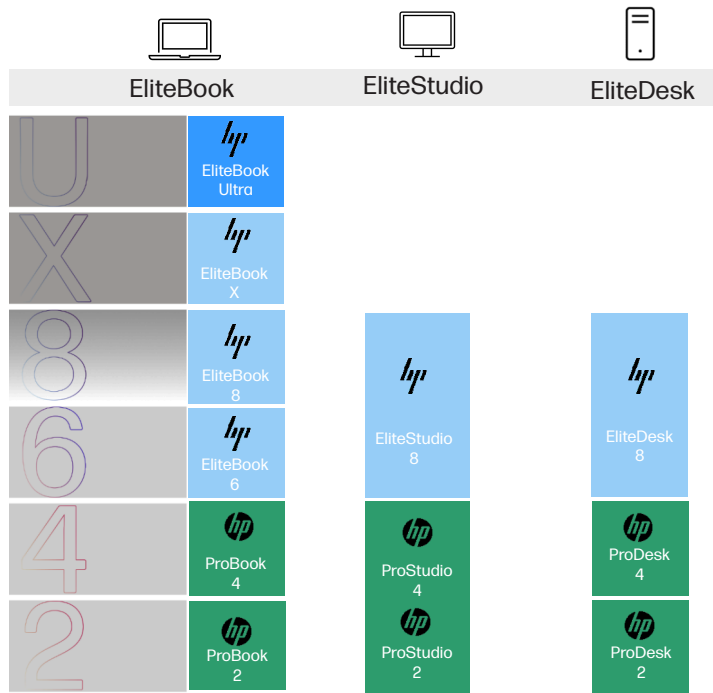

Tranziția noilor game

Simplificarea denumirilor de game